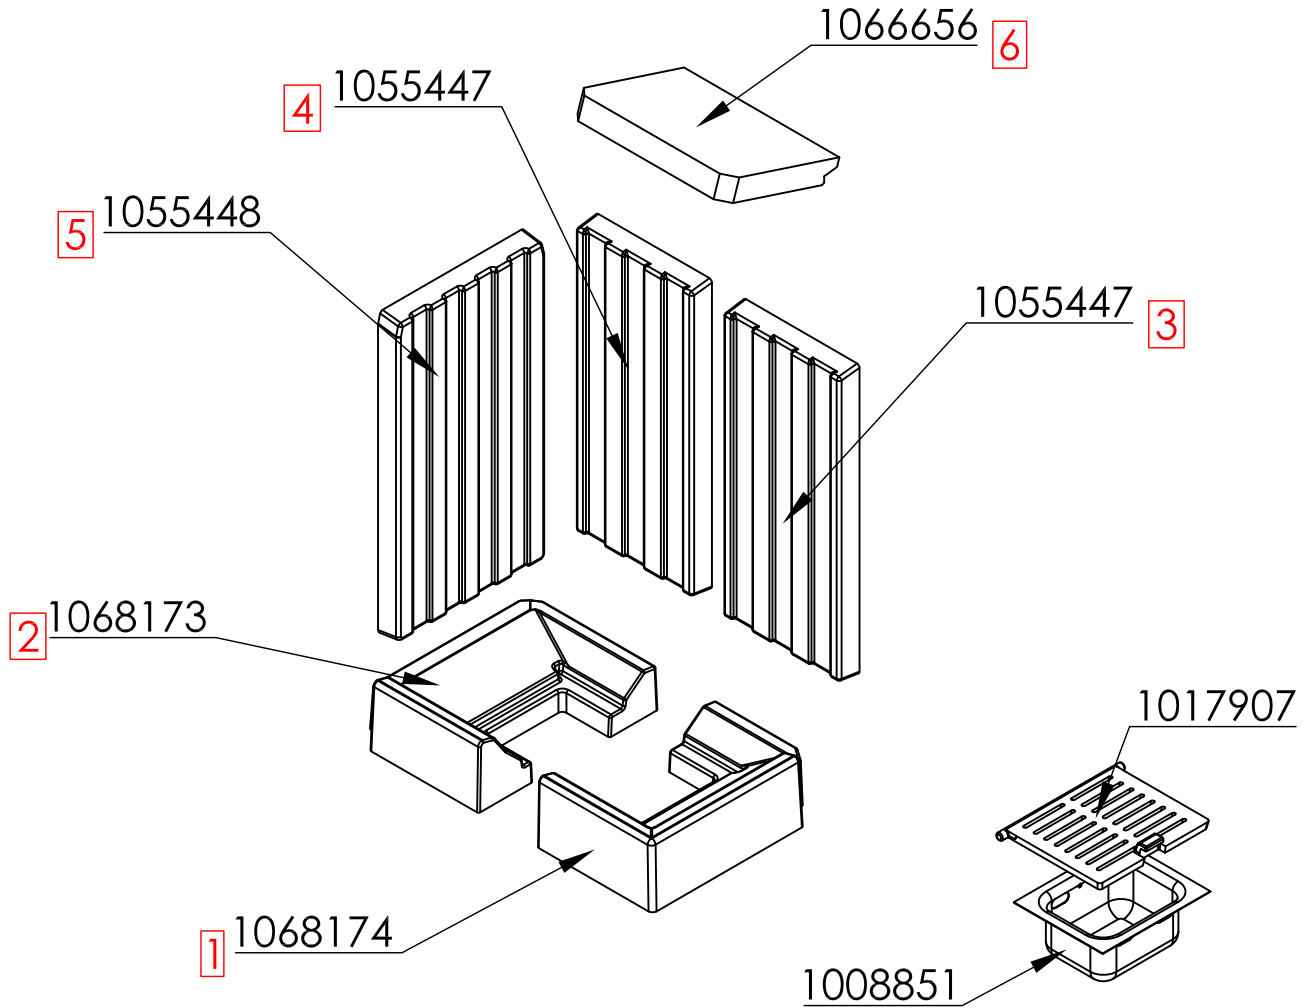

combustion chamber lining Premium V-2R-55h

eboris 1300 + vermiculite

2020/07

article designation	assembly sequence	art. no.	quantity	price group
individual lining parts				
base brick right (c)	1	1068174	1	D
base brick left (c)	2	1068173	1	E
rear wall brick, left/right (c)	3+4	1055447	2	D
side wall brick (c)	5	1055448	1	E
baffle plate (v)	6	1066656	1	B
complete set (without baffle plate)				
set bottom	-	1067632	2	price list
wall set	-	1067633	3	price list
accessories				
grate	-	1017907	1	price list
ash pan	-	1008851	1	price list
Attention: Surcharge according to price list when ordering in eboris 1300 - black			(c)= chamotte, (v)= vermiculite	

*optional
*optional
*optional
*optional
*optional
*optional