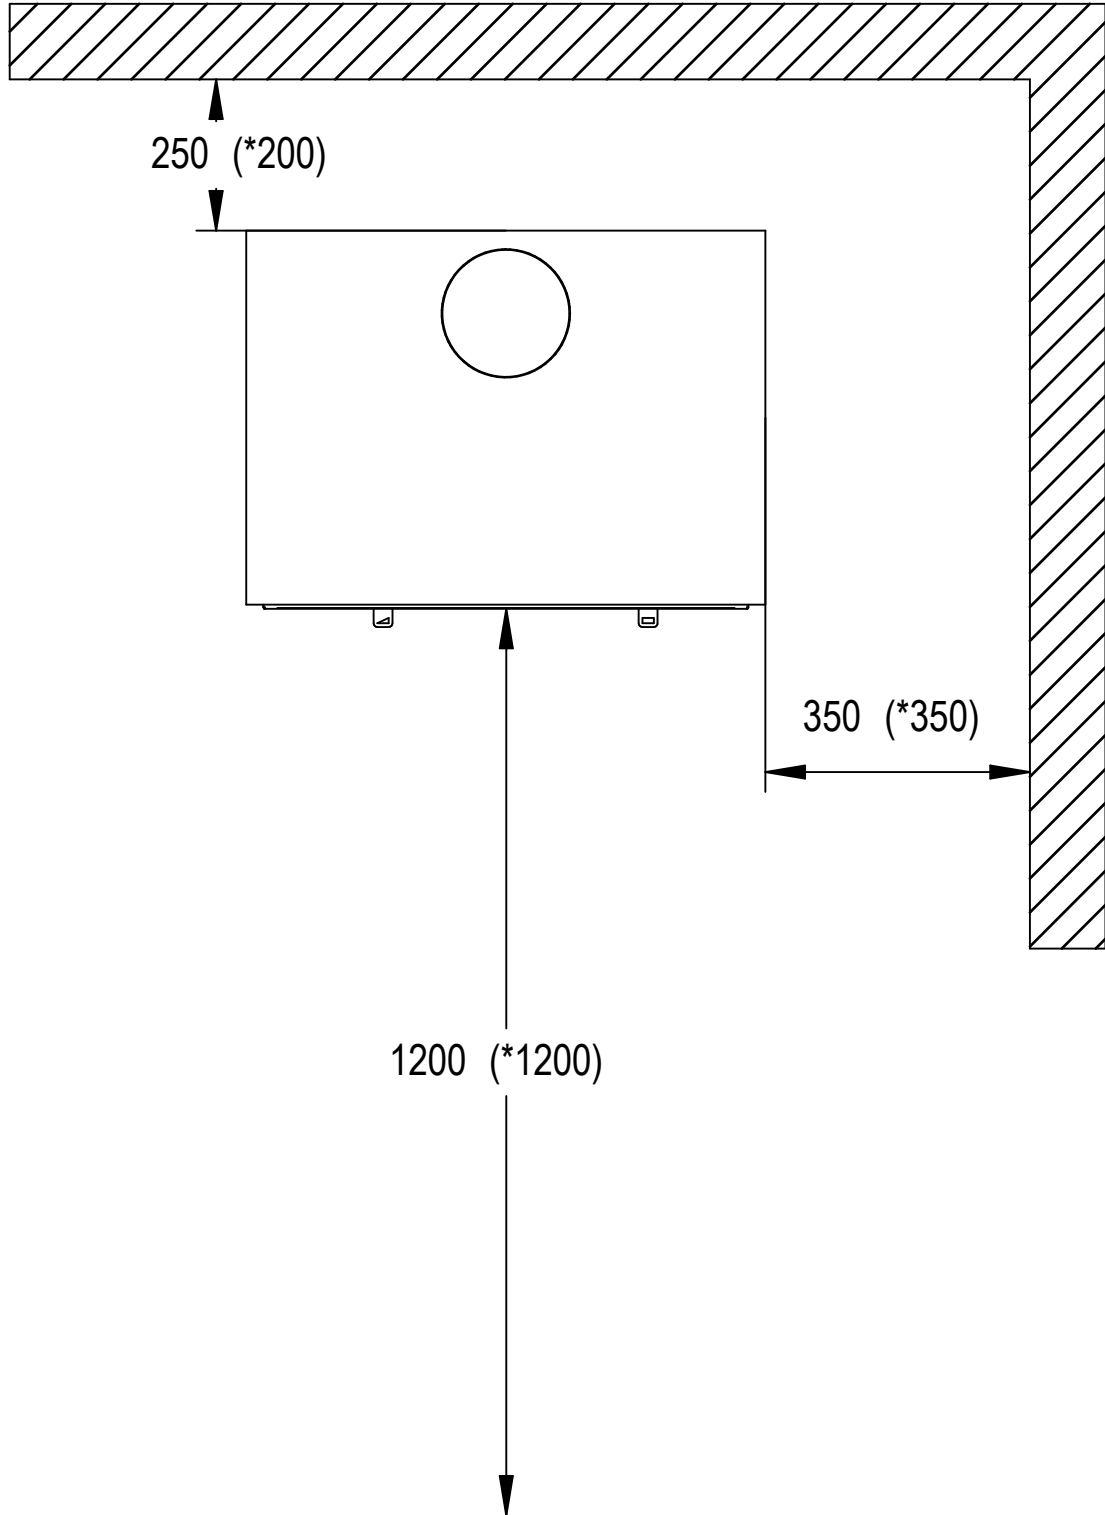

Model:

Zeta  
Box - freestanding - base

Sheet/Sheets: 2 / 2

Date: 05/03-2026

\* The number given in parentheses shows the distance to combustible when titled with insulated flue