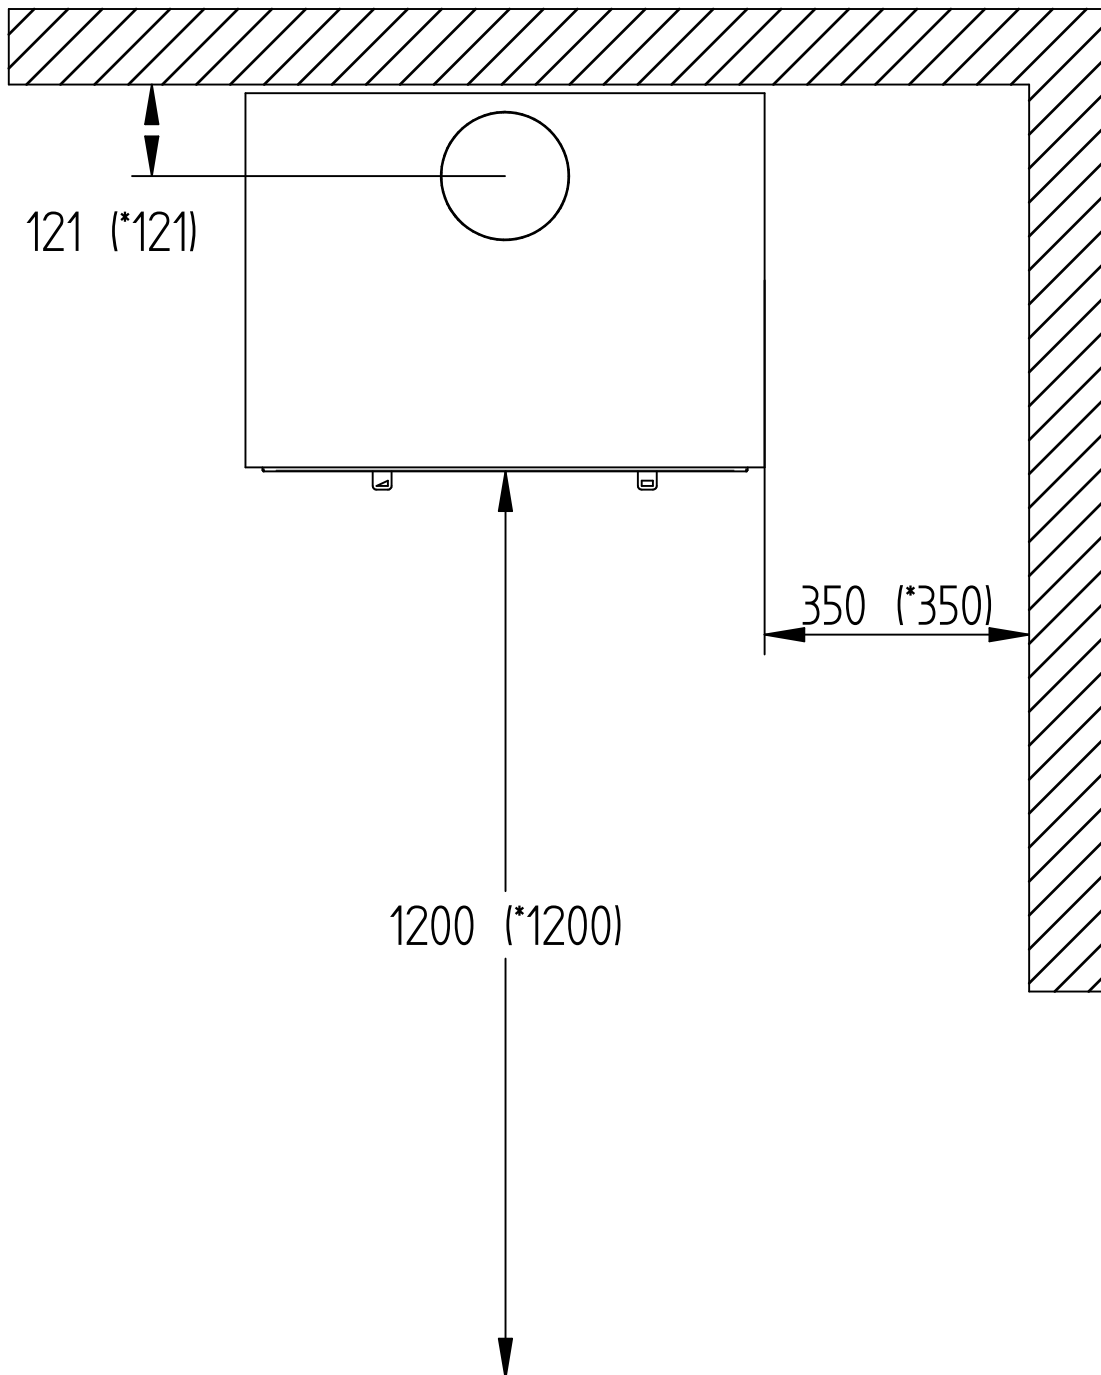

Model:

Zeta Wall

* The number given in parentheses shows the distance to combustibile when tiled with insulated flue