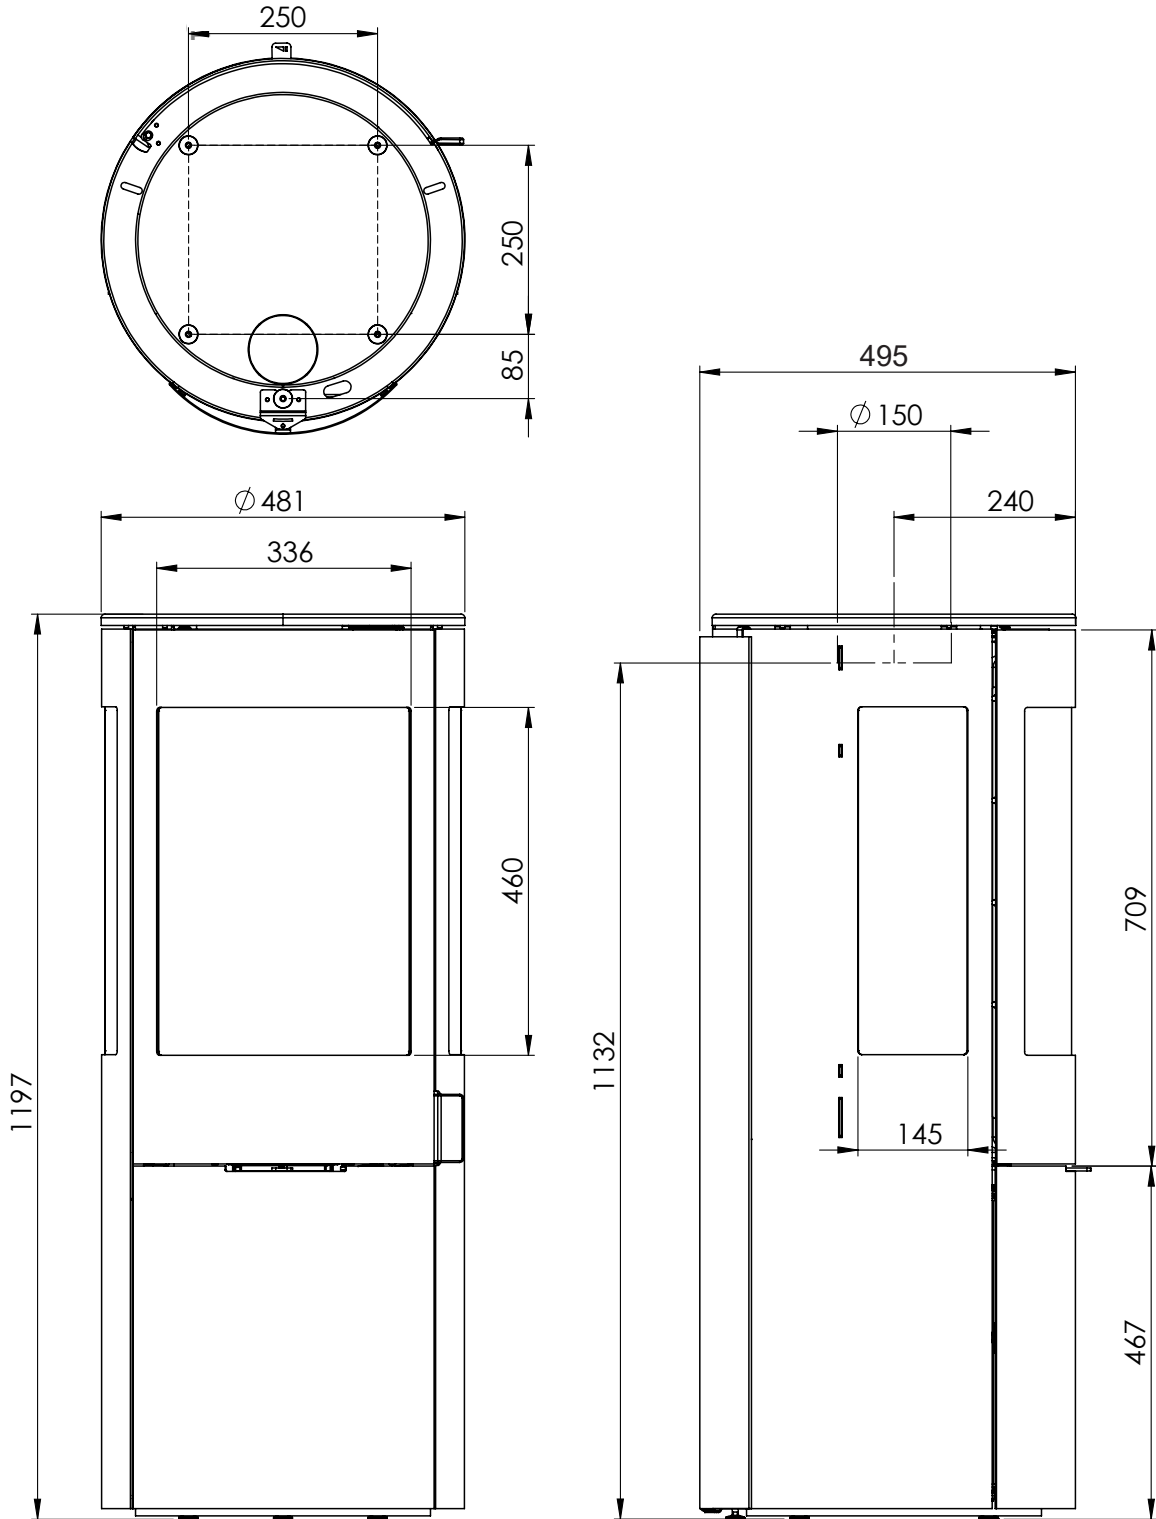

Measurements

ORIGO DV WITH SIDE GLASS

 Nordpeis

Measurements

ORIGO HIGH DV WITH SIDE GLASS

 Nordpeis