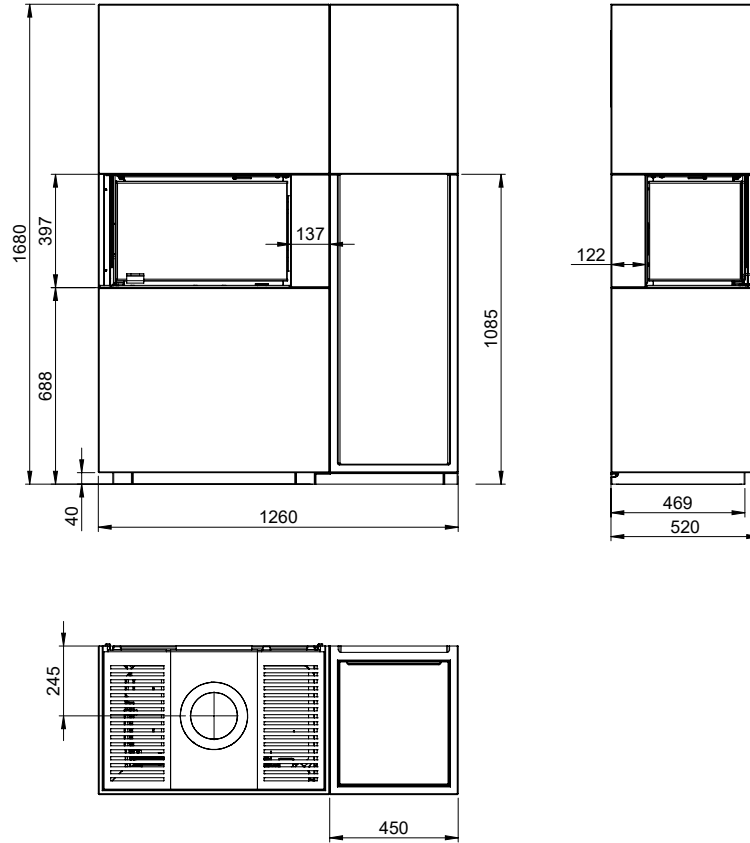

Measurements

WOOD SHELF FOR MONACO A LOW RIGHT

Monaco A Low Base / Q-34 AR + Wood Shelf = mm

Monaco A Low Base / Q-34 AR + Wood Shelf = Chimney / AIR mm

Measurements

WOOD SHELF FOR MONACO A LOW LEFT

Monaco A Low Base / Q-34 AL + Wood Shelf = mm

Monaco A Low Base / Q-34 AL + Wood Shelf = Chimney / AIR mm

Measurements

WOOD SHELF FOR MONACO A HIGH RIGHT

Monaco A High Base / Q-34 AR + Wood Shelf = mm

Monaco A High Base / Q-34 AR + Wood Shelf = Chimney / AIR mm

Measurements

WOOD SHELF FOR MONACO A HIGH LEFT

Monaco A High Base / Q-34 AL + Wood Shelf = mm

Monaco A High Base / Q-34 AL + Wood Shelf = Chimney / AIR mm