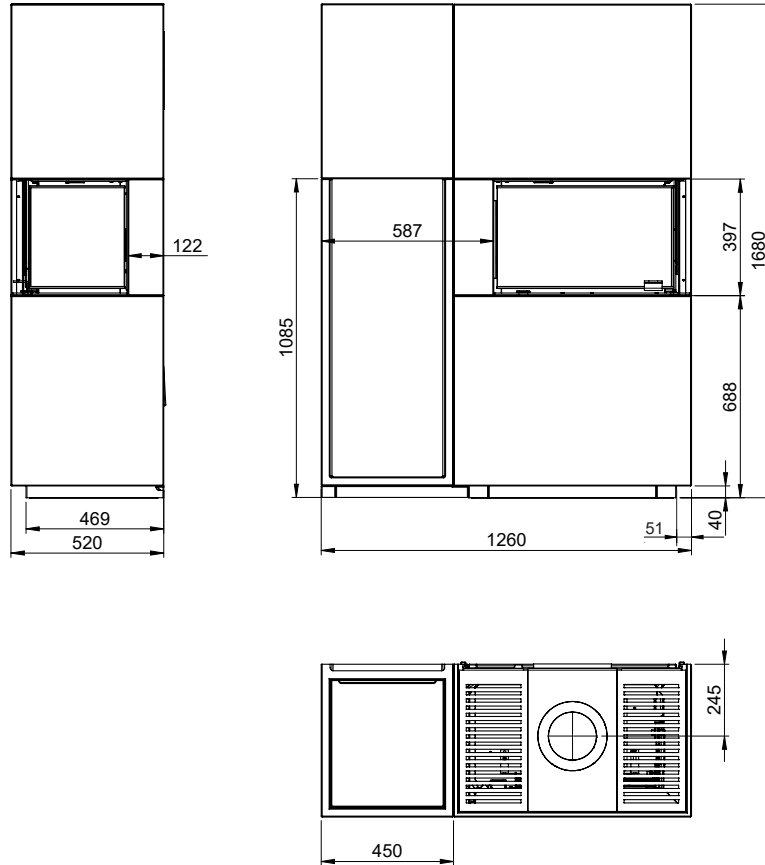

Measurements

WOOD SHELF FOR MONACO A LOW RIGHT

Monaco A Low Base / Q-34 AR + Wood Shelf = mm

Monaco A Low Base / Q-34 AR + Wood Shelf = Chimney / AIR mm

Measurements

WOOD SHELF FOR MONACO A LOW LEFT

Monaco A Low Base / Q-34 AL + Wood Shelf = mm

Monaco A Low Base / Q-34 AL + Wood Shelf = Chimney / AIR mm

Measurements

WOOD SHELF FOR MONACO A HIGH RIGHT

Monaco A High Base / Q-34 AR + Wood Shelf = mm

Monaco A High Base / Q-34 AR + Wood Shelf = Chimney / AIR mm

Measurements

WOOD SHELF FOR MONACO A HIGH LEFT

Monaco A High Base / Q-34 AL + Wood Shelf = mm

Monaco A High Base / Q-34 AL + Wood Shelf = Chimney / AIR mm