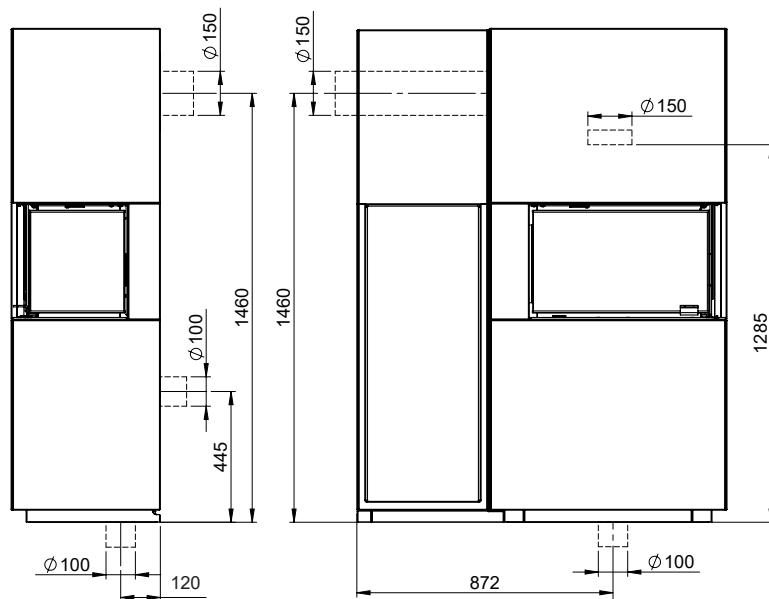

Measurements

WOOD SHELF FOR MONACO A LOW RIGHT

Monaco A Low Base / Q-34 AR + Wood Shelf = mm

Monaco A Low Base / Q-34 AR + Wood Shelf = Chimney / AIR mm

Measurements

WOOD SHELF FOR MONACO A LOW LEFT

Monaco A Low Base / Q-34 AL + Wood Shelf = mm

Monaco A Low Base / Q-34 AL + Wood Shelf = Chimney / AIR mm

Measurements

WOOD SHELF FOR MONACO A HIGH RIGHT

Monaco A High Base / Q-34 AR + Wood Shelf = mm

Monaco A High Base / Q-34 AR + Wood Shelf = Chimney / AIR mm

Measurements

WOOD SHELF FOR MONACO A HIGH LEFT

Monaco A High Base / Q-34 AL + Wood Shelf = mm

Monaco A High Base / Q-34 AL + Wood Shelf = Chimney / AIR mm