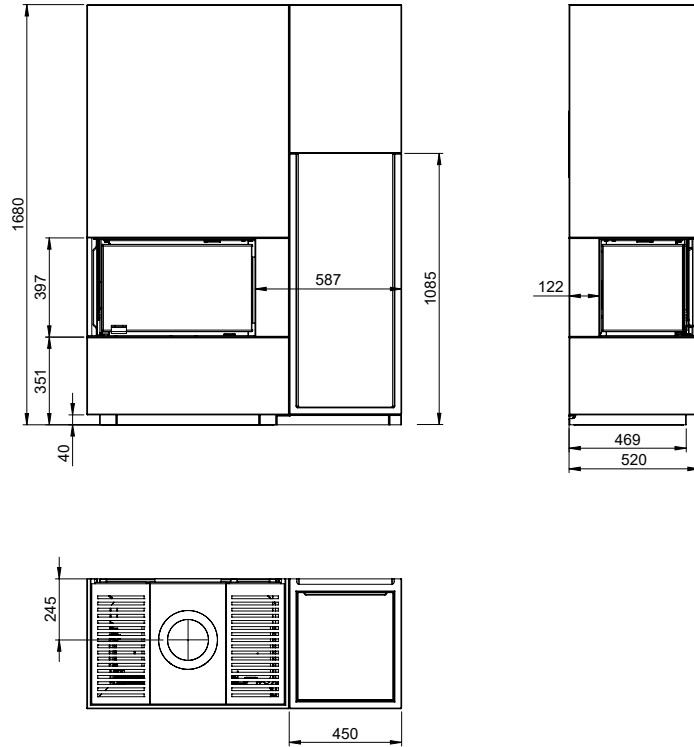

Measurements

WOOD SHELF FOR MONACO A LOW RIGHT

Monaco A Low Base / Q-34 AR + Wood Shelf = mm

Monaco A Low Base / Q-34 AR + Wood Shelf = Chimney / AIR mm

Measurements

WOOD SHELF FOR MONACO A LOW LEFT

Monaco A Low Base / Q-34 AL + Wood Shelf = mm

Monaco A Low Base / Q-34 AL + Wood Shelf = Chimney / AIR mm

Measurements

WOOD SHELF FOR MONACO A HIGH RIGHT

Monaco A High Base / Q-34 AR + Wood Shelf = mm

Monaco A High Base / Q-34 AR + Wood Shelf = Chimney / AIR mm

Measurements

WOOD SHELF FOR MONACO A HIGH LEFT

Monaco A High Base / Q-34 AL + Wood Shelf = mm

Monaco A High Base / Q-34 AL + Wood Shelf = Chimney / AIR mm