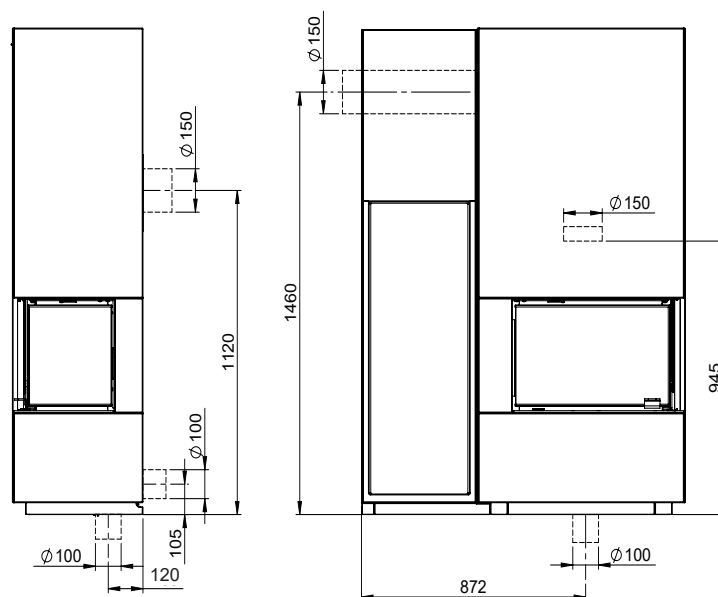

Measurements

WOOD SHELF FOR MONACO A LOW RIGHT

Monaco A Low Base / Q-34 AR + Wood Shelf = mm

Monaco A Low Base / Q-34 AR + Wood Shelf = Chimney / AIR mm

Measurements

WOOD SHELF FOR MONACO A LOW LEFT

Monaco A Low Base / Q-34 AL + Wood Shelf = mm

Monaco A Low Base / Q-34 AL + Wood Shelf = Chimney / AIR mm

Measurements

WOOD SHELF FOR MONACO A HIGH RIGHT

Monaco A High Base / Q-34 AR + Wood Shelf = mm

Monaco A High Base / Q-34 AR + Wood Shelf = Chimney / AIR mm

Measurements

WOOD SHELF FOR MONACO A HIGH LEFT

Monaco A High Base / Q-34 AL + Wood Shelf = mm

Monaco A High Base / Q-34 AL + Wood Shelf = Chimney / AIR mm