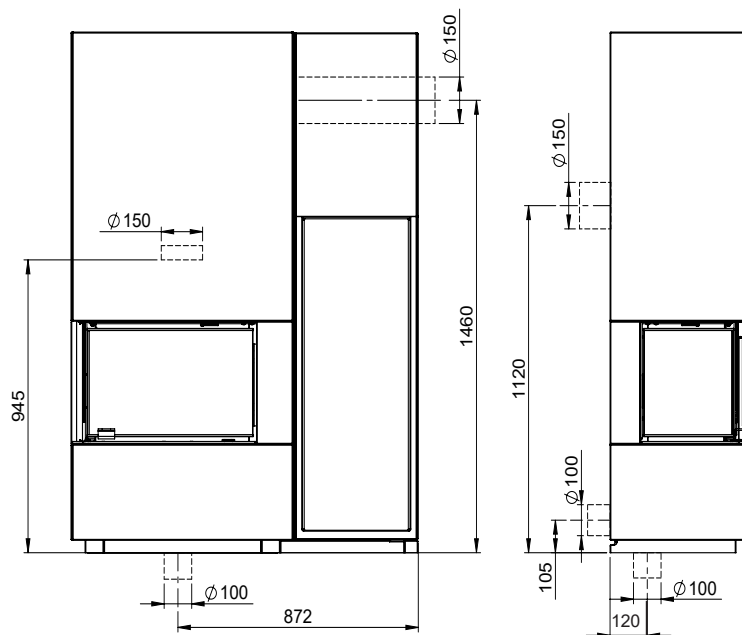

Measurements

WOOD SHELF FOR MONACO A LOW RIGHT

Monaco A Low Base / Q-34 AR + Wood Shelf = mm

Monaco A Low Base / Q-34 AR + Wood Shelf = Chimney / AIR mm

Measurements

WOOD SHELF FOR MONACO A LOW LEFT

Monaco A Low Base / Q-34 AL + Wood Shelf = mm

Monaco A Low Base / Q-34 AL + Wood Shelf = Chimney / AIR mm

Measurements

WOOD SHELF FOR MONACO A HIGH RIGHT

Monaco A High Base / Q-34 AR + Wood Shelf = mm

Monaco A High Base / Q-34 AR + Wood Shelf = Chimney / AIR mm

Measurements

WOOD SHELF FOR MONACO A HIGH LEFT

Monaco A High Base / Q-34 AL + Wood Shelf = mm

Monaco A High Base / Q-34 AL + Wood Shelf = Chimney / AIR mm