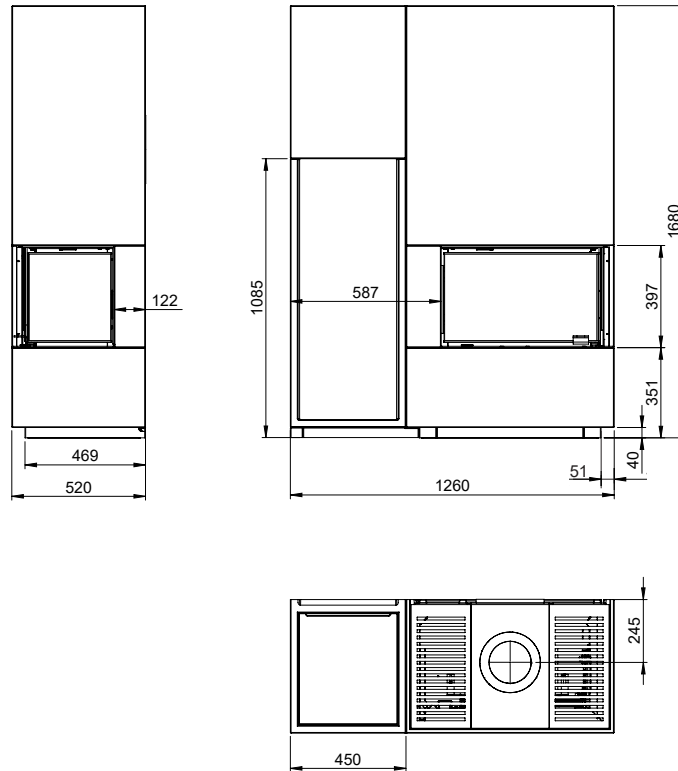

Measurements

WOOD SHELF FOR MONACO A LOW RIGHT

Monaco A Low Base / Q-34 AR + Wood Shelf = mm

Monaco A Low Base / Q-34 AR + Wood Shelf = Chimney / AIR mm

Measurements

WOOD SHELF FOR MONACO A LOW LEFT

Monaco A Low Base / Q-34 AL + Wood Shelf = mm

Monaco A Low Base / Q-34 AL + Wood Shelf = Chimney / AIR mm

Measurements

WOOD SHELF FOR MONACO A HIGH RIGHT

Monaco A High Base / Q-34 AR + Wood Shelf = mm

Monaco A High Base / Q-34 AR + Wood Shelf = Chimney / AIR mm

Measurements

WOOD SHELF FOR MONACO A HIGH LEFT

Monaco A High Base / Q-34 AL + Wood Shelf = mm

Monaco A High Base / Q-34 AL + Wood Shelf = Chimney / AIR mm