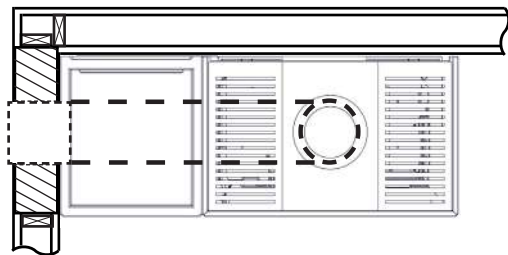

Monaco A Low / High Base_Q-34 AR - Wood Shelf

B Monaco A High Base_Q-34 AR + Wood Shelf - Assembling