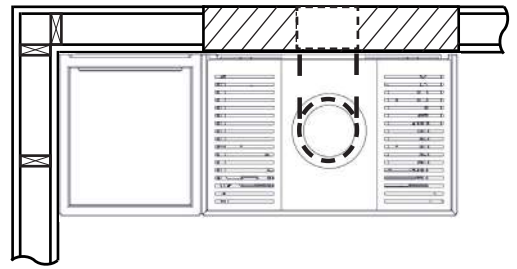

Monaco A Low Base_Q-34 AR + Wood Shelf - Assembling