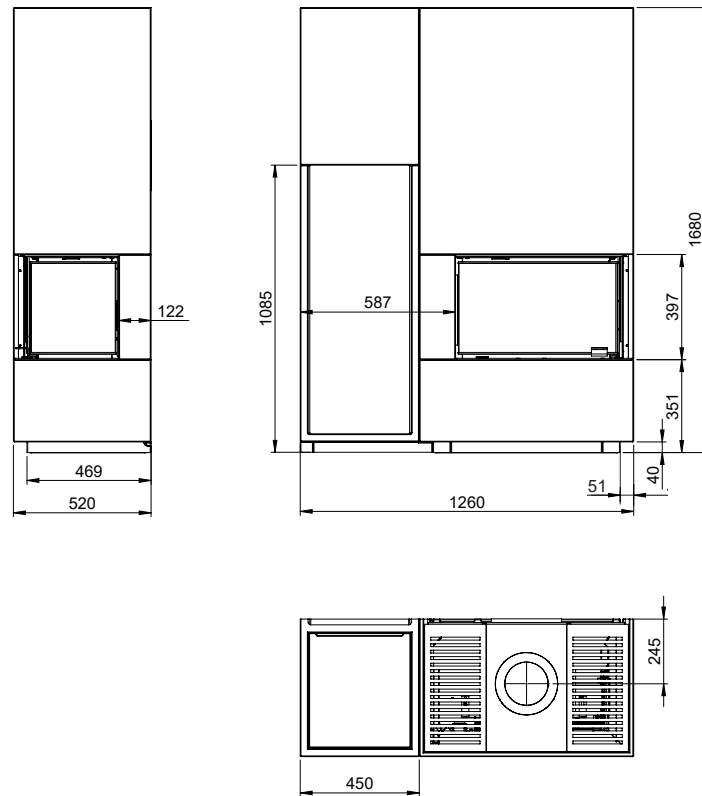

## Wood Shelf for Monaco A

Art.no: FP-MON03-500  
Last updated: 07.11.2023

FIG 1

Monaco A Low Base / Q-34 AR + Wood Shelf = mm

FIG 1 a

Monaco A Low Base / Q-34 AR + Wood Shelf = Chimney / AIR mm

FIG 1 b

Monaco A Low Base / Q-34 AL + Wood Shelf = mm

FIG 1 c

Monaco A Low Base / Q-34 AL + Wood Shelf = Chimney / AIR mm

FIG 1 d

Monaco A High Base / Q-34 AR + Wood Shelf = mm

FIG 1 e

Monaco A High Base / Q-34 AR + Wood Shelf = Chimney / AIR mm

FIG 1 f

Monaco A High Base / Q-34 AL + Wood Shelf = mm