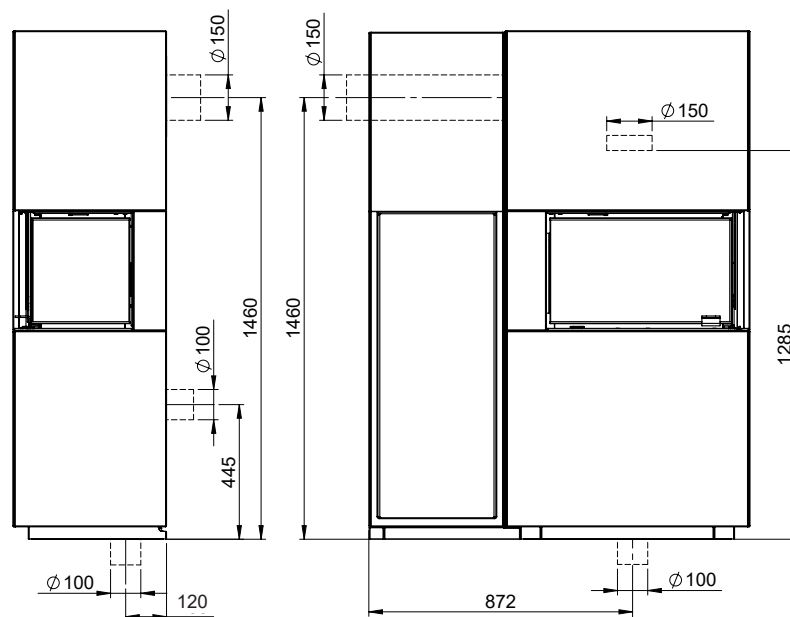

## Wood Shelf for Monaco A

Art.no: FP-MON03-500  
Last updated: 07.11.2023

FIG 1

Monaco A Low Base / Q-34 AR + Wood Shelf = mm

FIG 1 a

Monaco A Low Base / Q-34 AR + Wood Shelf = Chimney / AIR mm

FIG 1 b

Monaco A Low Base / Q-34 AL + Wood Shelf = mm

FIG 1 c

Monaco A Low Base / Q-34 AL + Wood Shelf = Chimney / AIR mm

FIG 1 d

Monaco A High Base / Q-34 AR + Wood Shelf = mm

FIG 1 e

Monaco A High Base / Q-34 AR + Wood Shelf = Chimney / AIR mm

FIG 1 f

Monaco A High Base / Q-34 AL + Wood Shelf = mm

FIG 1 g

Monaco A High Base / Q-34 AL + Wood Shelf = Chimney / AIR mm