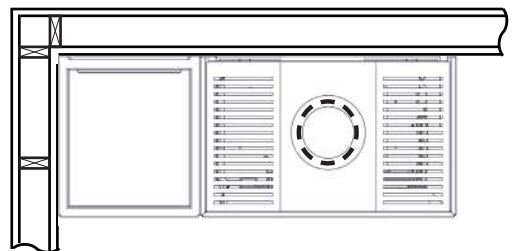

Monaco A Low / High Base_Q-34 AR - Wood Shelf

Monaco A High Base_Q-34 AR + Wood Shelf - Assembling