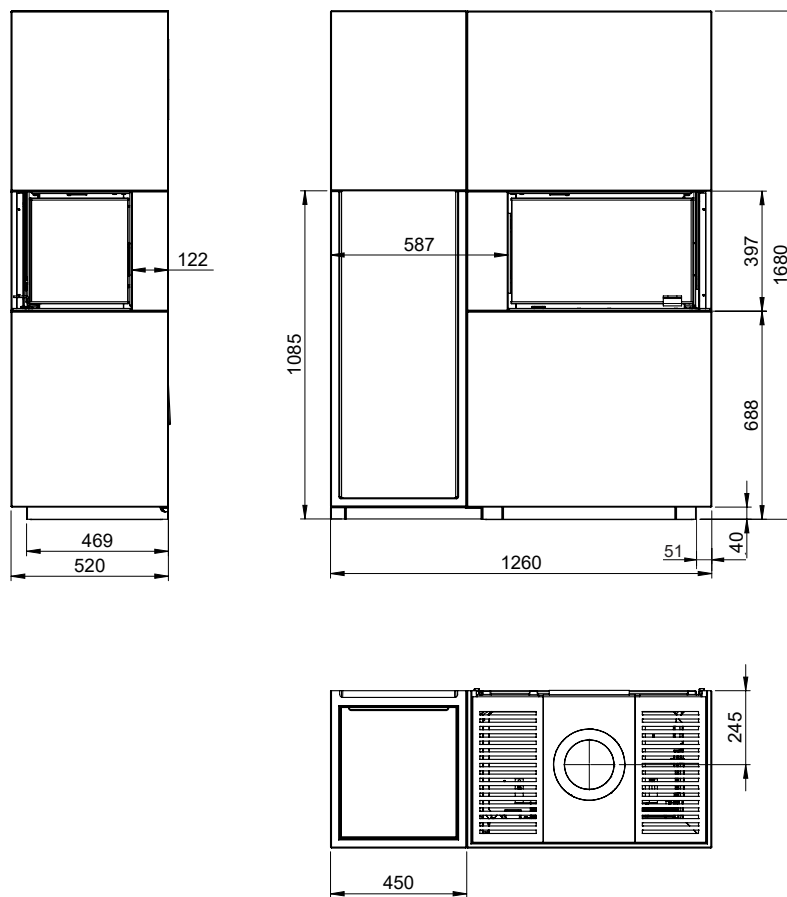

FIG 1 c

Monaco A Low Base / Q-34 AL + Wood Shelf = Chimney / AIR mm

FIG 1 d

Monaco A High Base / Q-34 AR + Wood Shelf = mm

FIG 1 e

Monaco A High Base / Q-34 AR + Wood Shelf = Chimney / AIR mm

FIG 1 f

Monaco A High Base / Q-34 AL + Wood Shelf = mm

FIG 1 g

Monaco A High Base / Q-34 AL + Wood Shelf = Chimney / AIR mm