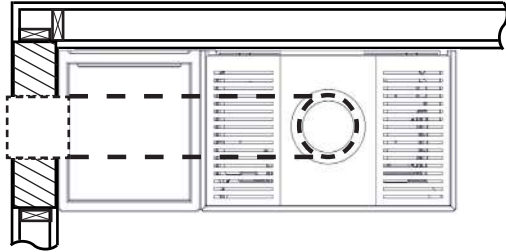

A Monaco A Low Base_Q-34 AR + Wood Shelf - Assembling