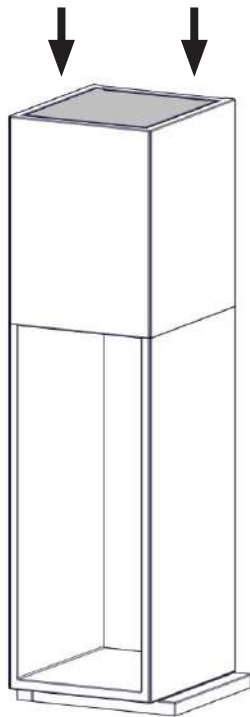

FIG 1 c

Monaco A Low Base / Q-34 AL + Wood Shelf = Chimney / AIR mm

FIG 1 d

Monaco A High Base / Q-34 AR + Wood Shelf = mm

FIG 1 e

Monaco A High Base / Q-34 AR + Wood Shelf = Chimney / AIR mm

FIG 1 f

Monaco A High Base / Q-34 AL + Wood Shelf = mm

### Monaco A High Base\_Q-34 AR + Wood Shelf - Assembling

**FIG 2**

**Monaco A Low / High Base\_Q-34 AR - Wood Shelf**

**FIG 3**

**Monaco A Low / High Base\_Q-34 AR - Wood Shelf**

**FIG 4**

**Monaco A Low / High Base\_Q-34 AR - Wood Shelf**

**CO-MON01-230**

**FIG 5**

**Monaco A Low / High Base\_Q-34 AR - Wood Shelf**

**CO-MON01-240**

**Monaco A Low Base\_Q-34 AR**

➔ FIG 3 - FIG 22

**Monaco A High Base\_Q-34 AR**

➔ FIG 3 - FIG 21