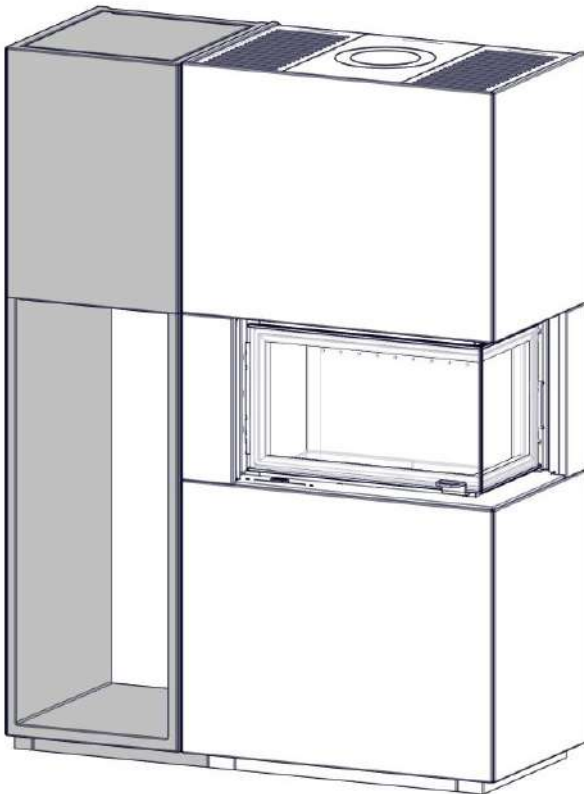

FIG 2

Monaco A High Base_Q-34 AR + Wood Shelf - Assembling