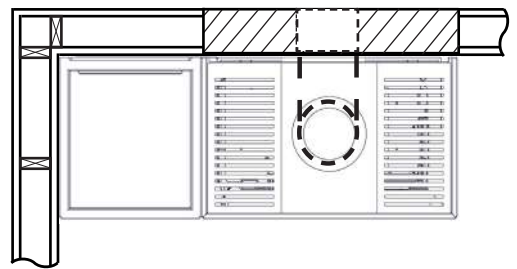

Monaco A High Base_Q-34 AR + Wood Shelf - Assembling