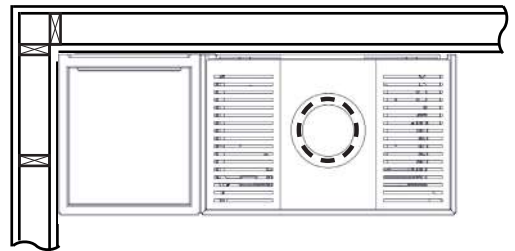

Monaco A Low Base_Q-34 AR + Wood Shelf - Assembling