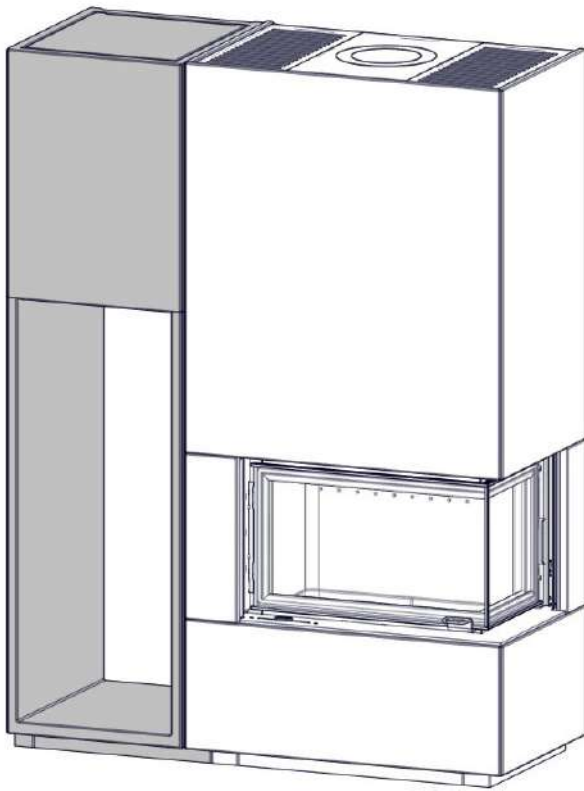

Monaco A Low Base_Q-34 AR + Wood Shelf - Assembling