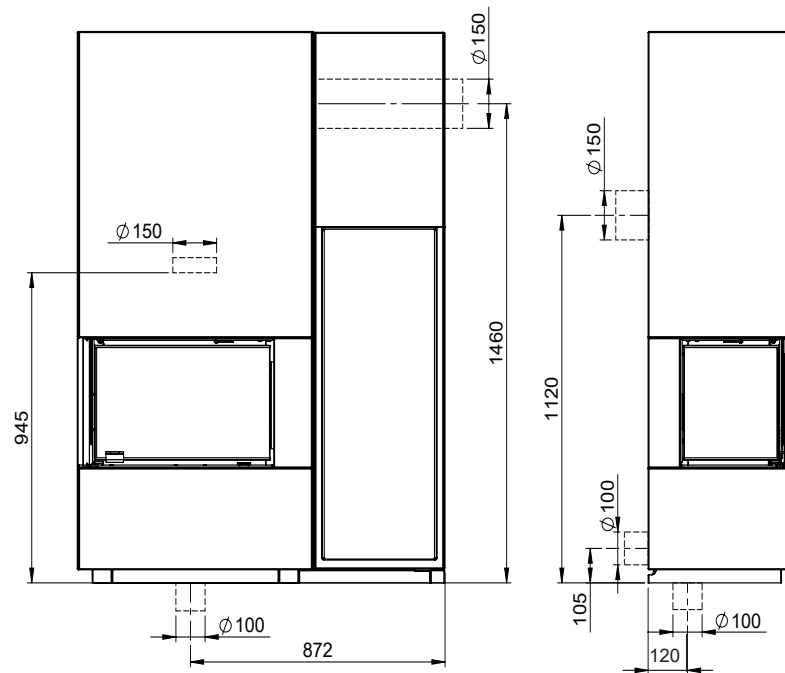

## Wood Shelf for Monaco A

Art.no: FP-MON03-500  
Last updated: 07.11.2023

FIG 1

Monaco A Low Base / Q-34 AR + Wood Shelf = mm

FIG 1 a

Monaco A Low Base / Q-34 AR + Wood Shelf = Chimney / AIR mm

FIG 1 b

Monaco A Low Base / Q-34 AL + Wood Shelf = mm

FIG 1 c

Monaco A Low Base / Q-34 AL + Wood Shelf = Chimney / AIR mm

FIG 1 d

Monaco A High Base / Q-34 AR + Wood Shelf = mm

FIG 1 e

Monaco A High Base / Q-34 AR + Wood Shelf = Chimney / AIR mm

FIG 1 f

Monaco A High Base / Q-34 AL + Wood Shelf = mm

FIG 1 g

Monaco A High Base / Q-34 AL + Wood Shelf = Chimney / AIR mm