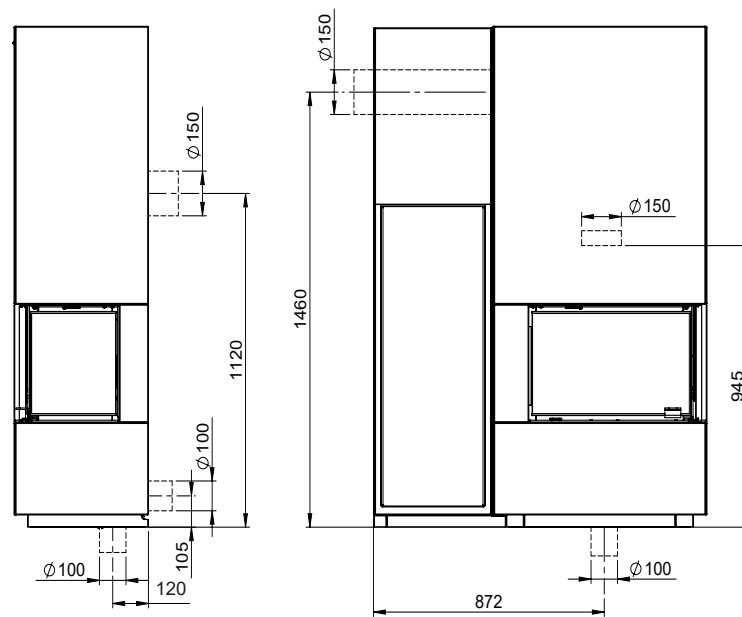

## Wood Shelf for Monaco A

Art.no: FP-MON03-500  
Last updated: 07.11.2023

FIG 1

Monaco A Low Base / Q-34 AR + Wood Shelf = mm

FIG 1 a

Monaco A Low Base / Q-34 AR + Wood Shelf = Chimney / AIR mm

FIG 1 b

Monaco A Low Base / Q-34 AL + Wood Shelf = mm

FIG 1 c

Monaco A Low Base / Q-34 AL + Wood Shelf = Chimney / AIR mm

FIG 1 d

Monaco A High Base / Q-34 AR + Wood Shelf = mm

FIG 1 e

Monaco A High Base / Q-34 AR + Wood Shelf = Chimney / AIR mm

FIG 1 f

Monaco A High Base / Q-34 AL + Wood Shelf = mm

FIG 1 g

Monaco A High Base / Q-34 AL + Wood Shelf = Chimney / AIR mm