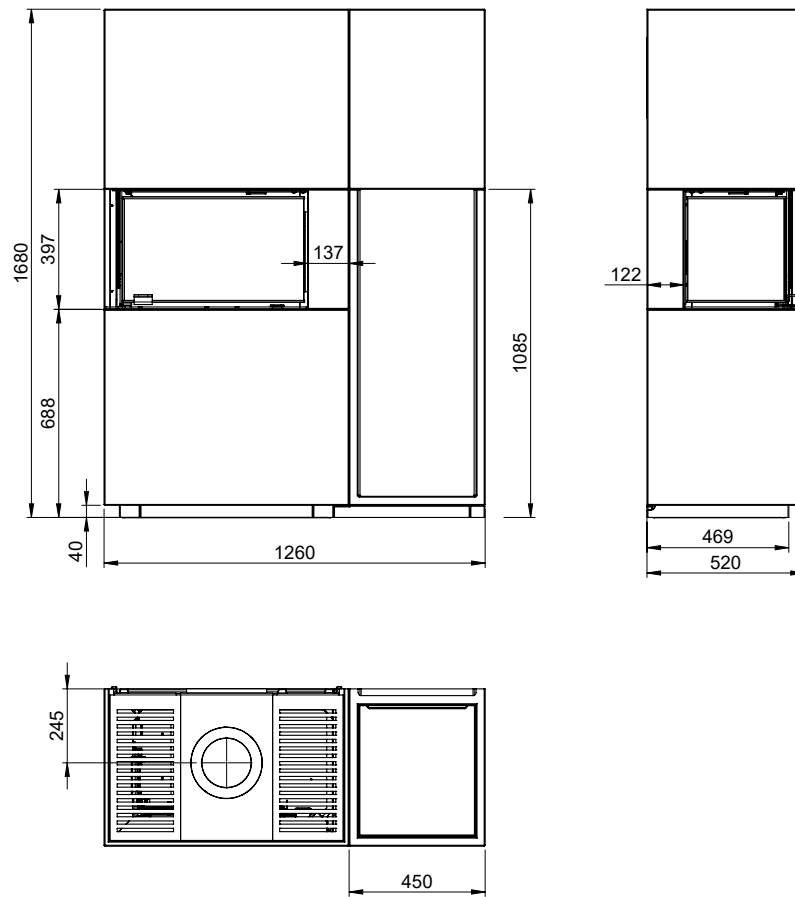

FIG 1 c

Monaco A Low Base / Q-34 AL + Wood Shelf = Chimney / AIR mm

FIG 1 d

Monaco A High Base / Q-34 AR + Wood Shelf = mm

FIG 1 e

Monaco A High Base / Q-34 AR + Wood Shelf = Chimney / AIR mm

FIG 1 f

Monaco A High Base / Q-34 AL + Wood Shelf = mm