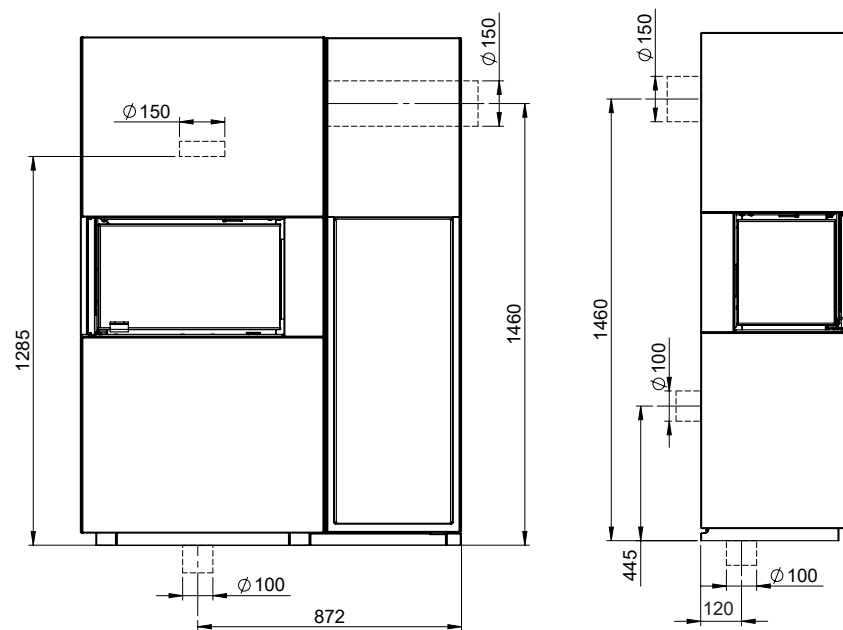

FIG 1 c

Monaco A Low Base / Q-34 AL + Wood Shelf = Chimney / AIR mm

FIG 1 d

Monaco A High Base / Q-34 AR + Wood Shelf = mm

FIG 1 e

Monaco A High Base / Q-34 AR + Wood Shelf = Chimney / AIR mm

FIG 1 f

Monaco A High Base / Q-34 AL + Wood Shelf = mm

FIG 1 g

Monaco A High Base / Q-34 AL + Wood Shelf = Chimney / AIR mm