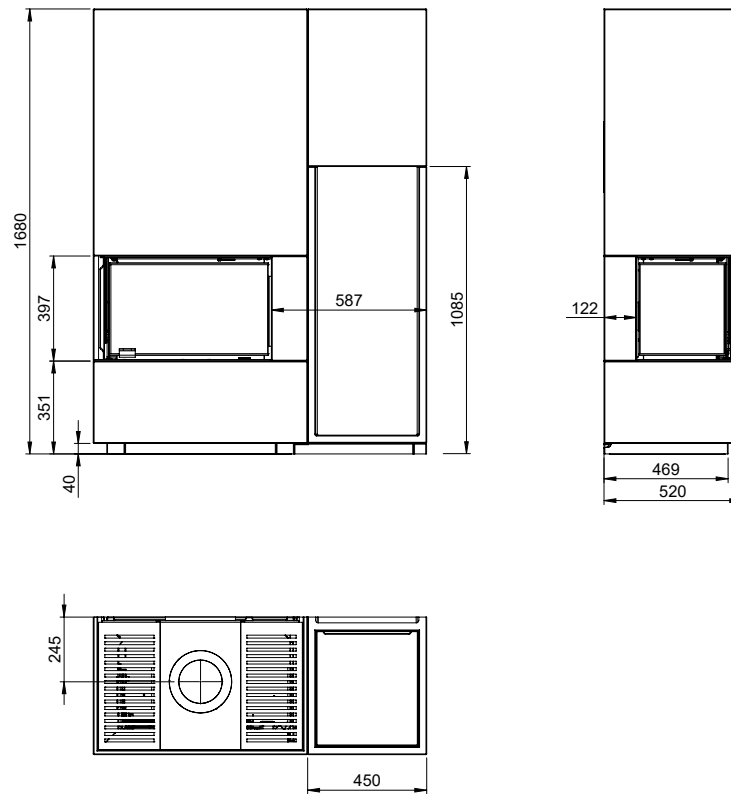

## Wood Shelf for Monaco A

Art.no: FP-MON03-500  
Last updated: 07.11.2023

FIG 1

Monaco A Low Base / Q-34 AR + Wood Shelf = mm

FIG 1 a

Monaco A Low Base / Q-34 AR + Wood Shelf = Chimney / AIR mm

FIG 1 b

Monaco A Low Base / Q-34 AL + Wood Shelf = mm

FIG 1 c

Monaco A Low Base / Q-34 AL + Wood Shelf = Chimney / AIR mm

FIG 1 d

Monaco A High Base / Q-34 AR + Wood Shelf = mm

FIG 1 e

Monaco A High Base / Q-34 AR + Wood Shelf = Chimney / AIR mm

FIG 1 f

Monaco A High Base / Q-34 AL + Wood Shelf = mm