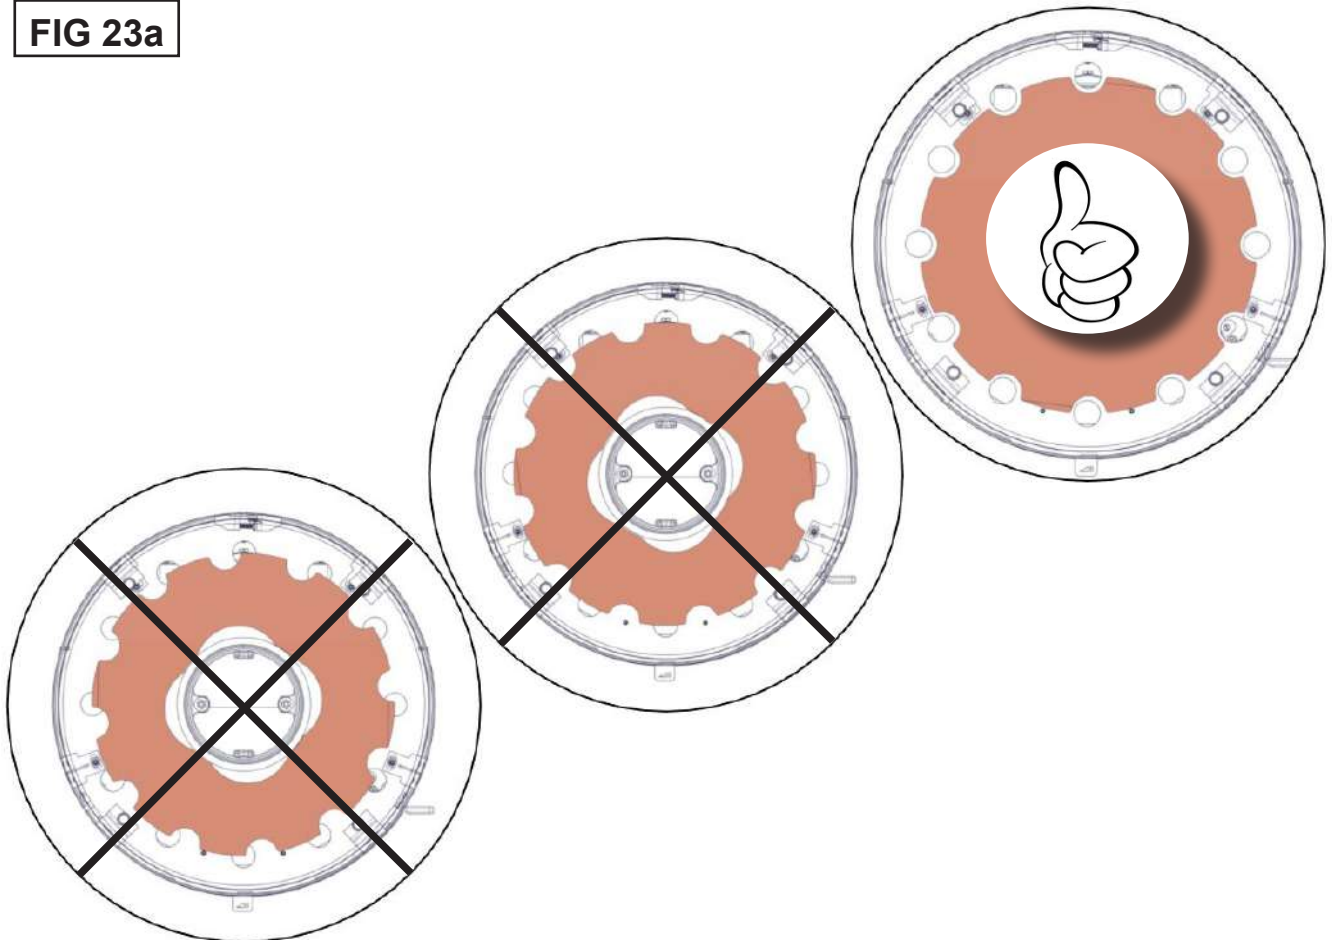

Origo High Top Powerstone set

Top chimney connection

Rear chimney connection

Origo user manual

FIG 23

FIG 23a

FIG 23b

FIG 24