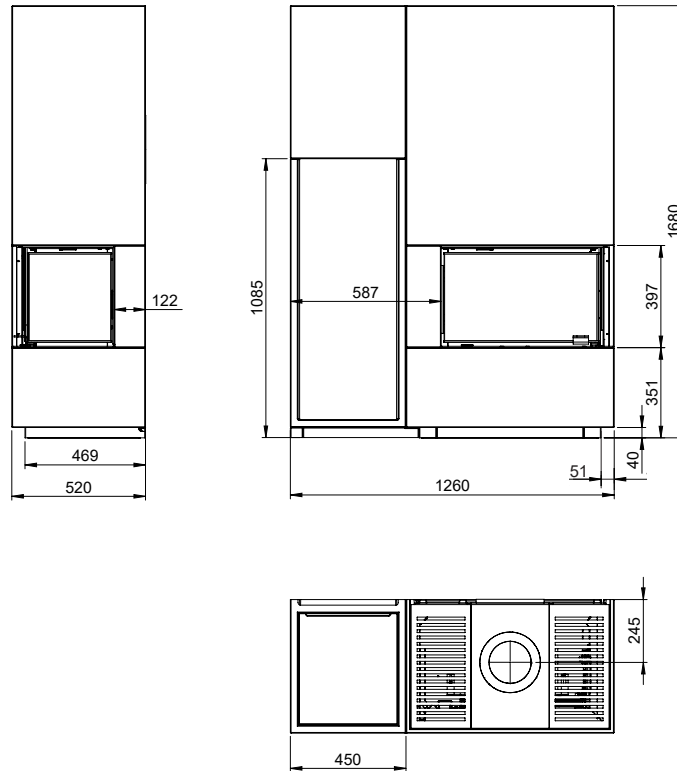

Measurements

WOOD SHELF FOR MONACO A LOW RIGHT

Monaco A Low Base / Q-34 AR + Wood Shelf = mm

Monaco A Low Base / Q-34 AR + Wood Shelf = Chimney / AIR mm

Measurements

WOOD SHELF FOR MONACO A LOW LEFT

Monaco A Low Base / Q-34 AL + Wood Shelf = mm

Monaco A Low Base / Q-34 AL + Wood Shelf = Chimney / AIR mm

Measurements

WOOD SHELF FOR MONACO A HIGH RIGHT

Monaco A High Base / Q-34 AR + Wood Shelf = mm

Monaco A High Base / Q-34 AR + Wood Shelf = Chimney / AIR mm

Measurements

WOOD SHELF FOR MONACO A HIGH LEFT

Monaco A High Base / Q-34 AL + Wood Shelf = mm

Monaco A High Base / Q-34 AL + Wood Shelf = Chimney / AIR mm