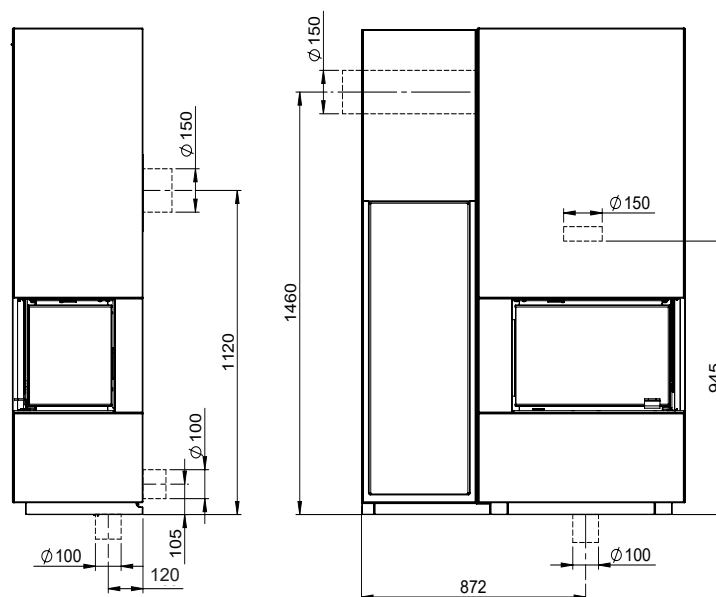

Measurements

WOOD SHELF FOR MONACO A LOW RIGHT

Monaco A Low Base / Q-34 AR + Wood Shelf = mm

Monaco A Low Base / Q-34 AR + Wood Shelf = Chimney / AIR mm

Measurements

WOOD SHELF FOR MONACO A LOW LEFT

Monaco A Low Base / Q-34 AL + Wood Shelf = mm

Monaco A Low Base / Q-34 AL + Wood Shelf = Chimney / AIR mm

Measurements

WOOD SHELF FOR MONACO A HIGH RIGHT

Monaco A High Base / Q-34 AR + Wood Shelf = mm

Monaco A High Base / Q-34 AR + Wood Shelf = Chimney / AIR mm

Measurements

WOOD SHELF FOR MONACO A HIGH LEFT

Monaco A High Base / Q-34 AL + Wood Shelf = mm

Monaco A High Base / Q-34 AL + Wood Shelf = Chimney / AIR mm