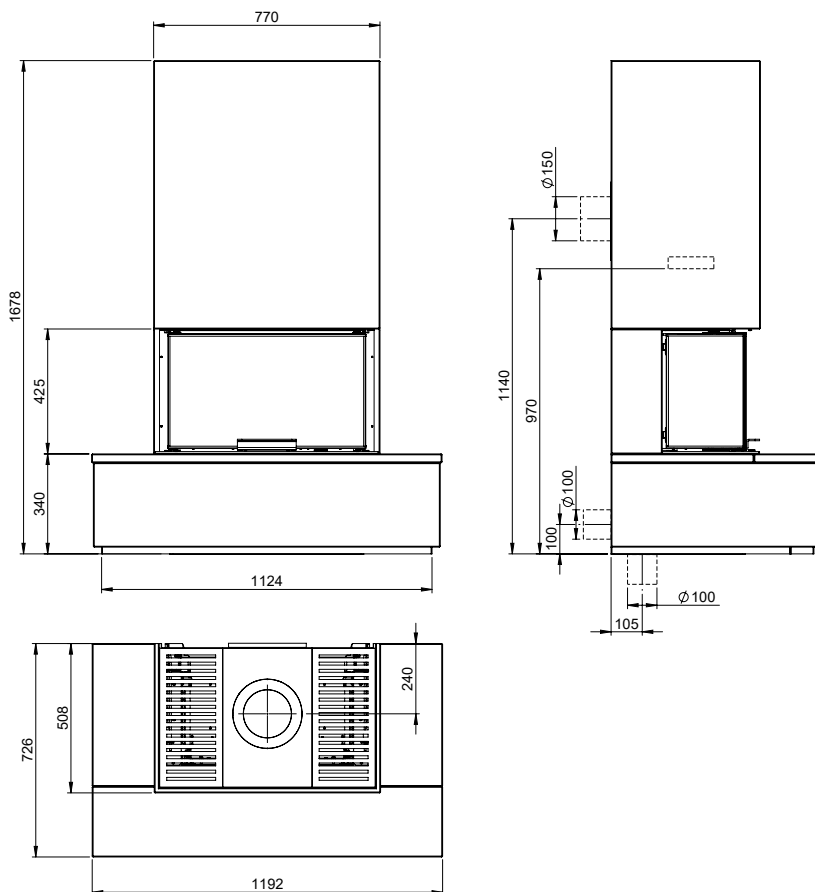

Measurements

MONACO II LOW

Monaco II Low / Q-34 UL = mm

Monaco II Low / Q-34 UL + bench = mm

Measurements

MONACO II LOW

 Nordpeis

Monaco II Low / Q-34 UL + wood shelf = mm