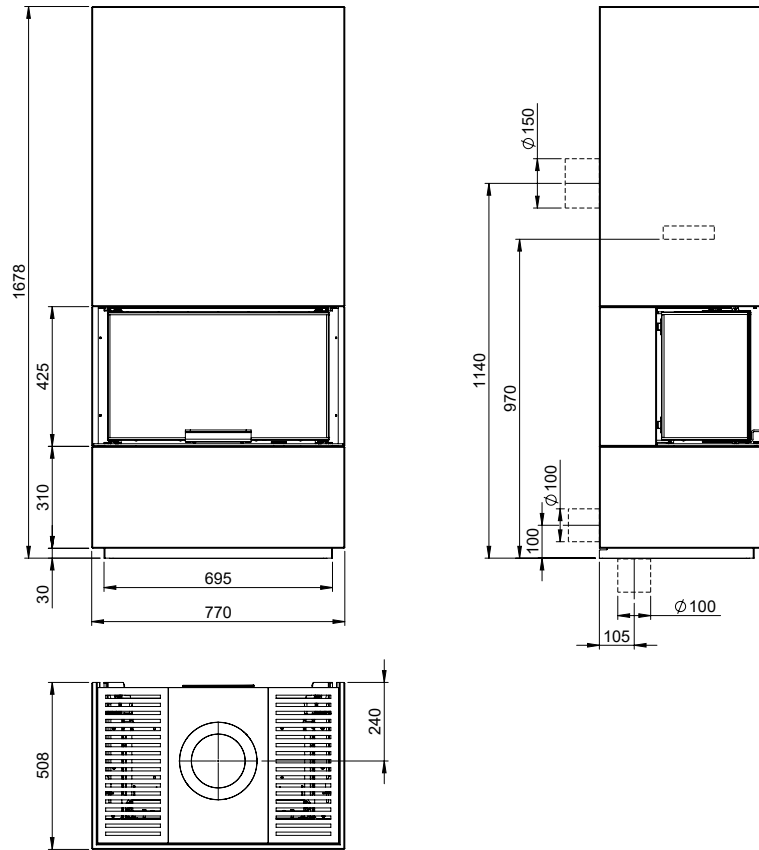

Measurements

MONACO II LOW

Monaco II Low / Q-34 UL = mm

Monaco II Low / Q-34 UL + bench = mm

Measurements

MONACO II LOW

 Nordpeis

Monaco II Low / Q-34 UL + wood shelf = mm