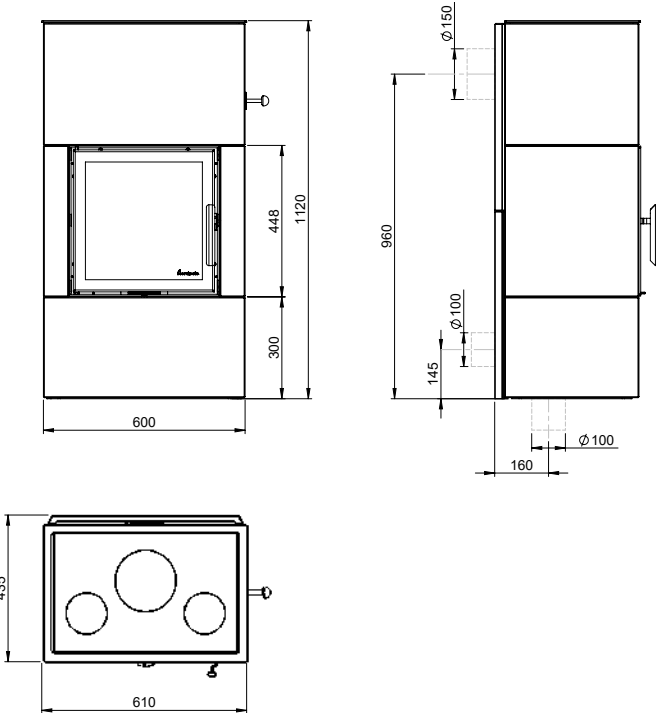

SALZBURG S - HOT PLATE = CHIMNEY/AIR/MM