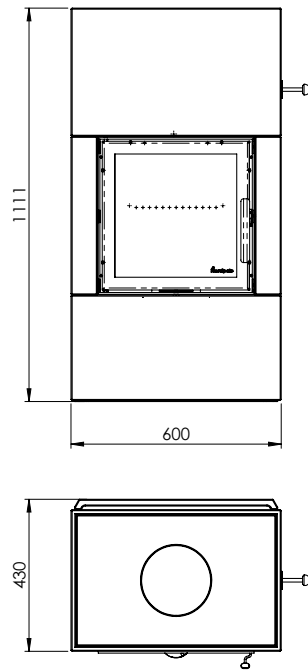

# Measurements

SALZBURG S

 Nordpeis

SALZBURG S - CONCRETE TOP PLATE = MM

SALZBURG S - HOT TOP PLATE = MM

SALZBURG S - CONCRETE TOP PLATE/WOOD SHELF = MM

# Measurements

SALZBURG S

## SALZBURG S - CONCRETE TOP PLATE = CHIMNEY/AIR/MM

# Measurements

SALZBURG S

SALZBURG S - CONCRETE TOP PLATE WITH WOOD SHELF = CHIMNEY/AIR/MM