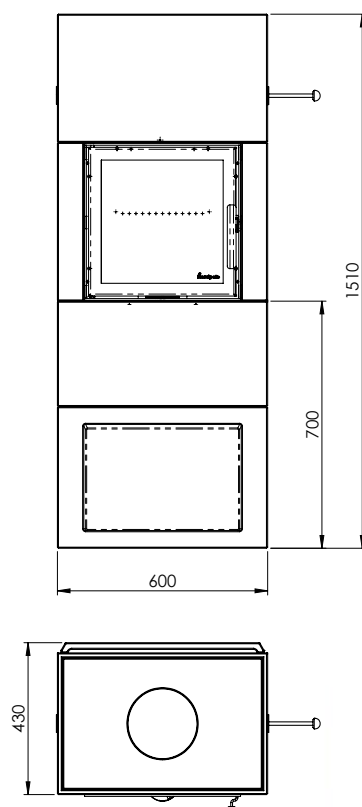

# Measurements

SALZBURG S

 Nordpeis

SALZBURG S - CONCRETE TOP PLATE = MM

SALZBURG S - HOT TOP PLATE = MM

SALZBURG S - CONCRETE TOP PLATE/WOOD SHELF = MM

# Measurements

SALZBURG S

## SALZBURG S - CONCRETE TOP PLATE = CHIMNEY/AIR/MM

# Measurements

SALZBURG S

SALZBURG S - CONCRETE TOP PLATE WITH WOOD SHELF = CHIMNEY/AIR/MM