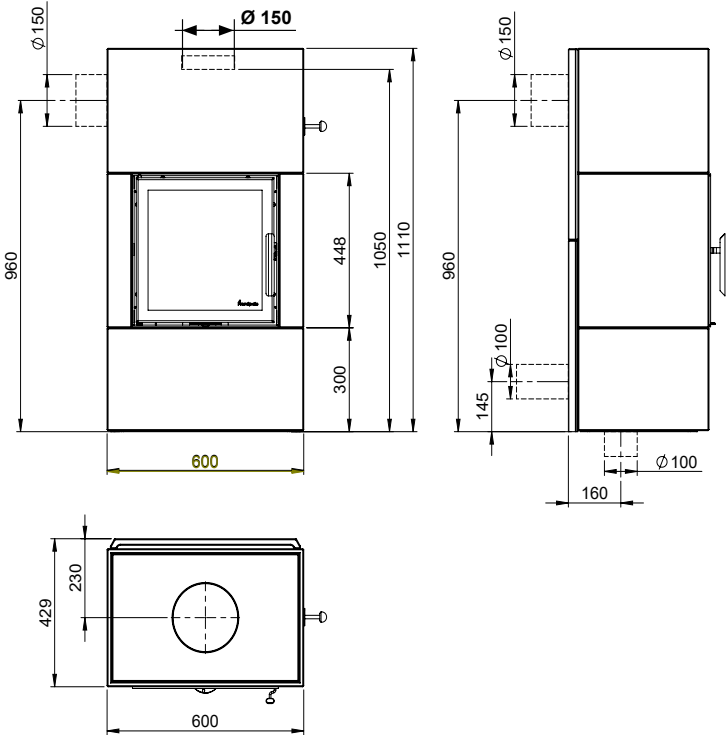

# Measurements

SALZBURG S

 Nordpeis

SALZBURG S - CONCRETE TOP PLATE = MM

SALZBURG S - HOT TOP PLATE = MM

SALZBURG S - CONCRETE TOP PLATE/WOOD SHELF = MM

# Measurements

SALZBURG S

## SALZBURG S - CONCRETE TOP PLATE = CHIMNEY/AIR/MM

# Measurements

SALZBURG S

SALZBURG S - CONCRETE TOP PLATE WITH WOOD SHELF = CHIMNEY/AIR/MM