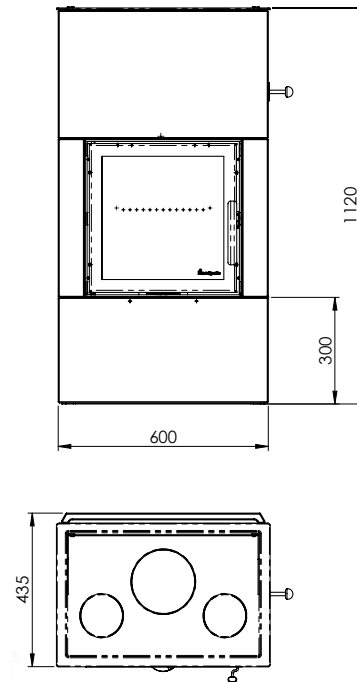

# Measurements

SALZBURG S

 Nordpeis

SALZBURG S - CONCRETE TOP PLATE = MM

SALZBURG S - HOT TOP PLATE = MM

SALZBURG S - CONCRETE TOP PLATE/WOOD SHELF = MM

# Measurements

SALZBURG S

## SALZBURG S - CONCRETE TOP PLATE = CHIMNEY/AIR/MM

# Measurements

SALZBURG S

SALZBURG S - CONCRETE TOP PLATE WITH WOOD SHELF = CHIMNEY/AIR/MM