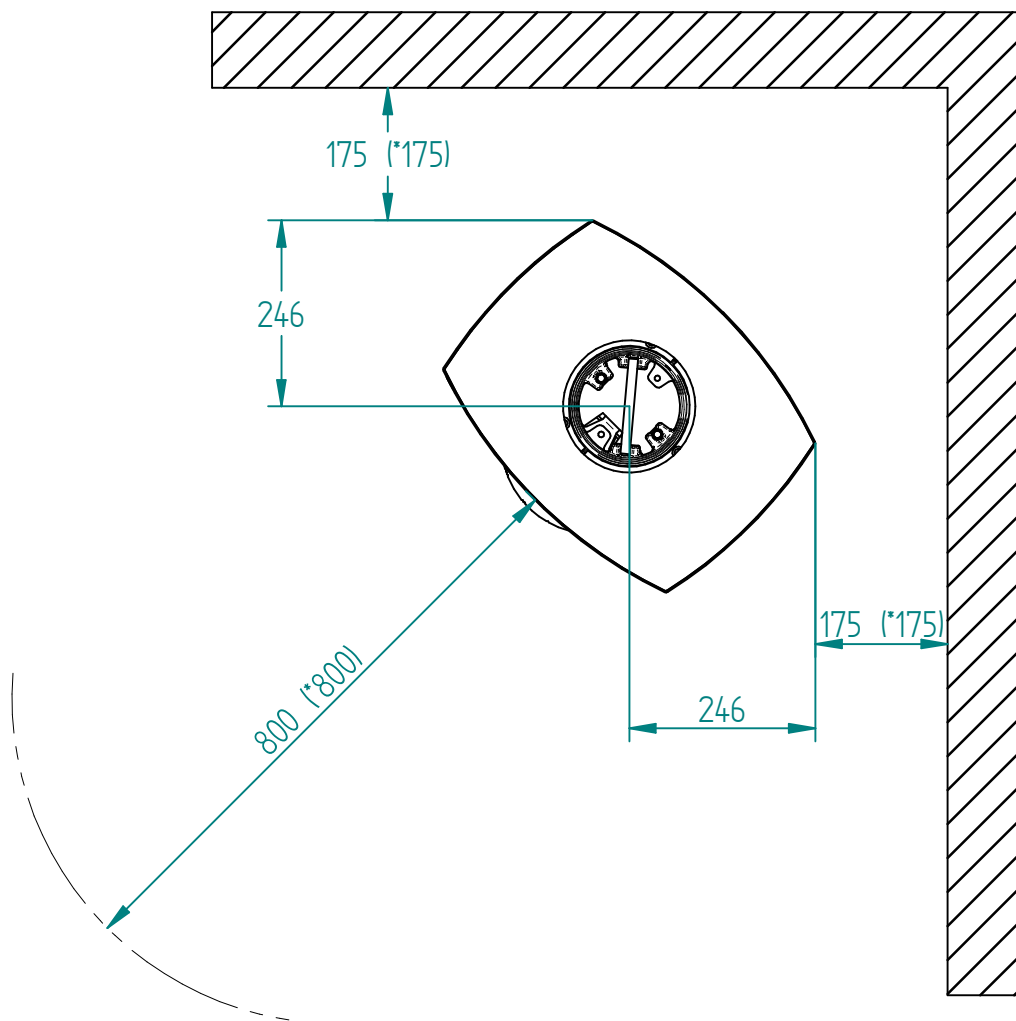

Model:

Bella with side glass

Sheet/Sheets: 1 / 2

Date: 03/09-2021

* The number given in parentheses shows the distance to combustible when tilted with insulated flue

Model:

Bella with side glass

Sheet/Sheets: 2 / 2

Date: 03/09-2021

* The number given in parentheses shows the distance to combustible when tilted with insulated flue