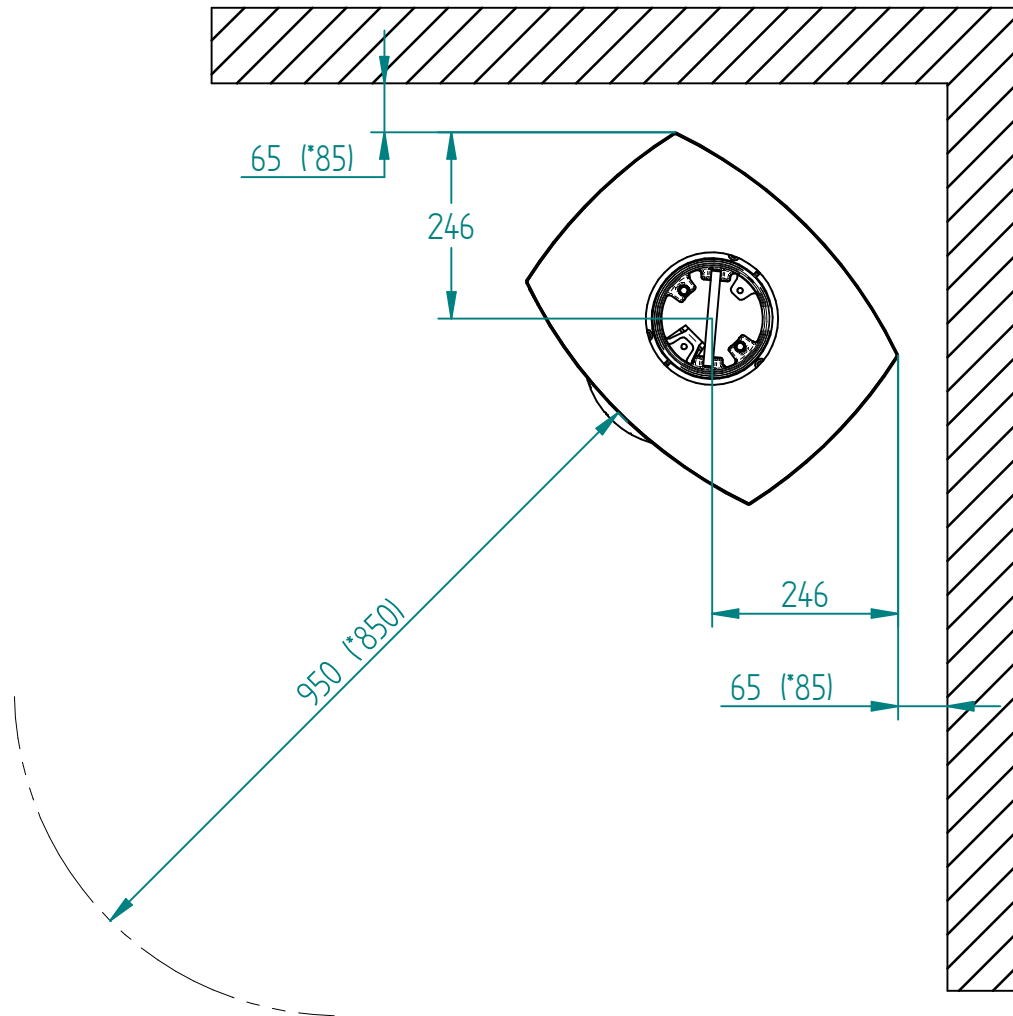

Model:

Bella without side glass

Sheet/Sheets: 1 / 2

Date: 03/09-2021

* The number given in parentheses shows the distance to combustible when tilted with insulated flue

Model:

Bella without side glass

Sheet/Sheets: 2 / 2

Date: 03/09-2021

* The number given in parentheses shows the distance to combustible when tilted with insulated flue