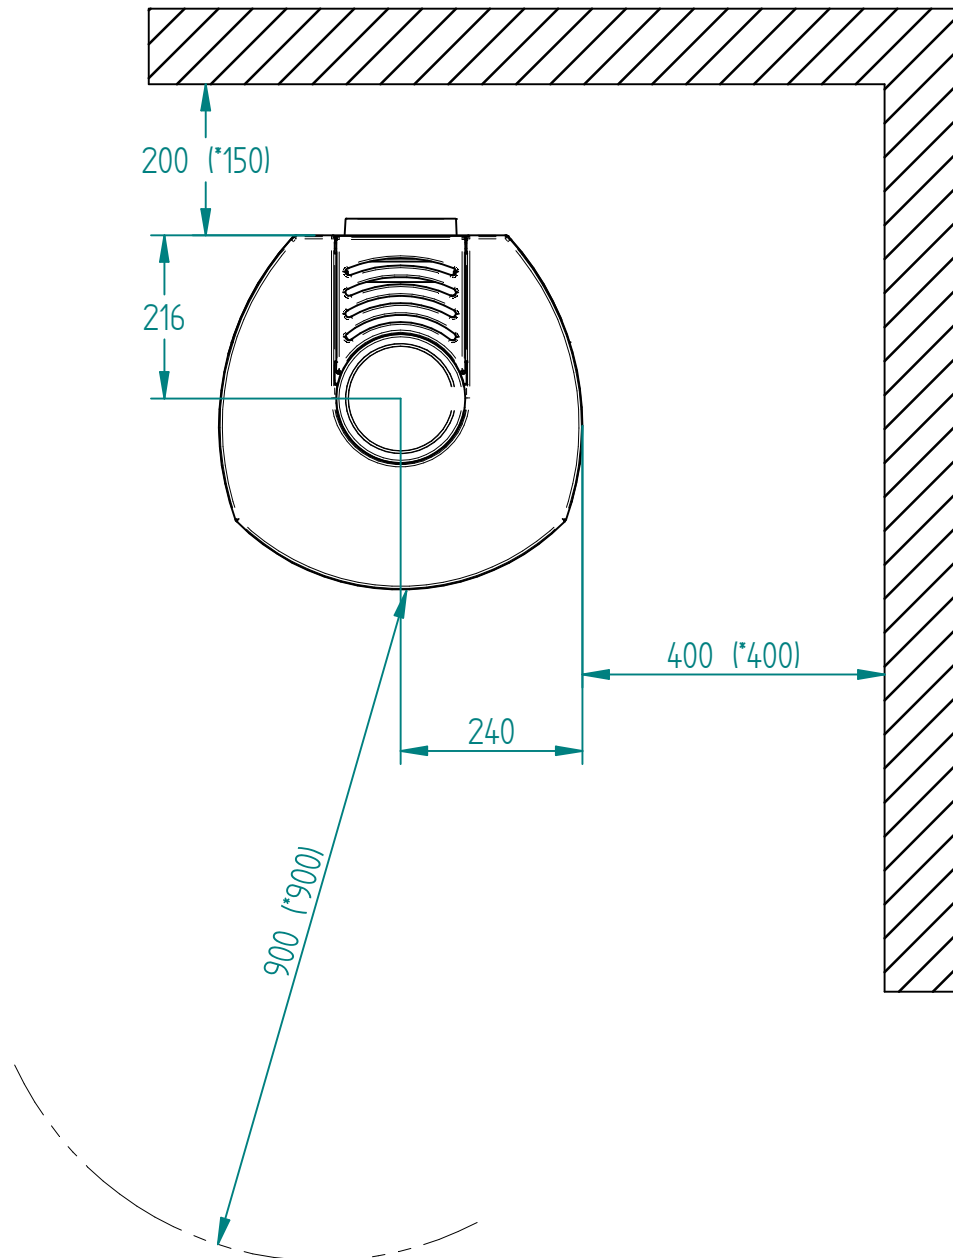

Model:

Cozy with side glass

Sheet/Sheets: 1 / 2

Date: 03/09-2021

\* The number given in parentheses shows the distance to combustibile when tilted with insulated flue

Model:

Cozy with side glass

Sheet/Sheets: 2 / 2

Date: 03/09-2021

\* The number given in parentheses shows the distance to combustible when tilted with insulated flue