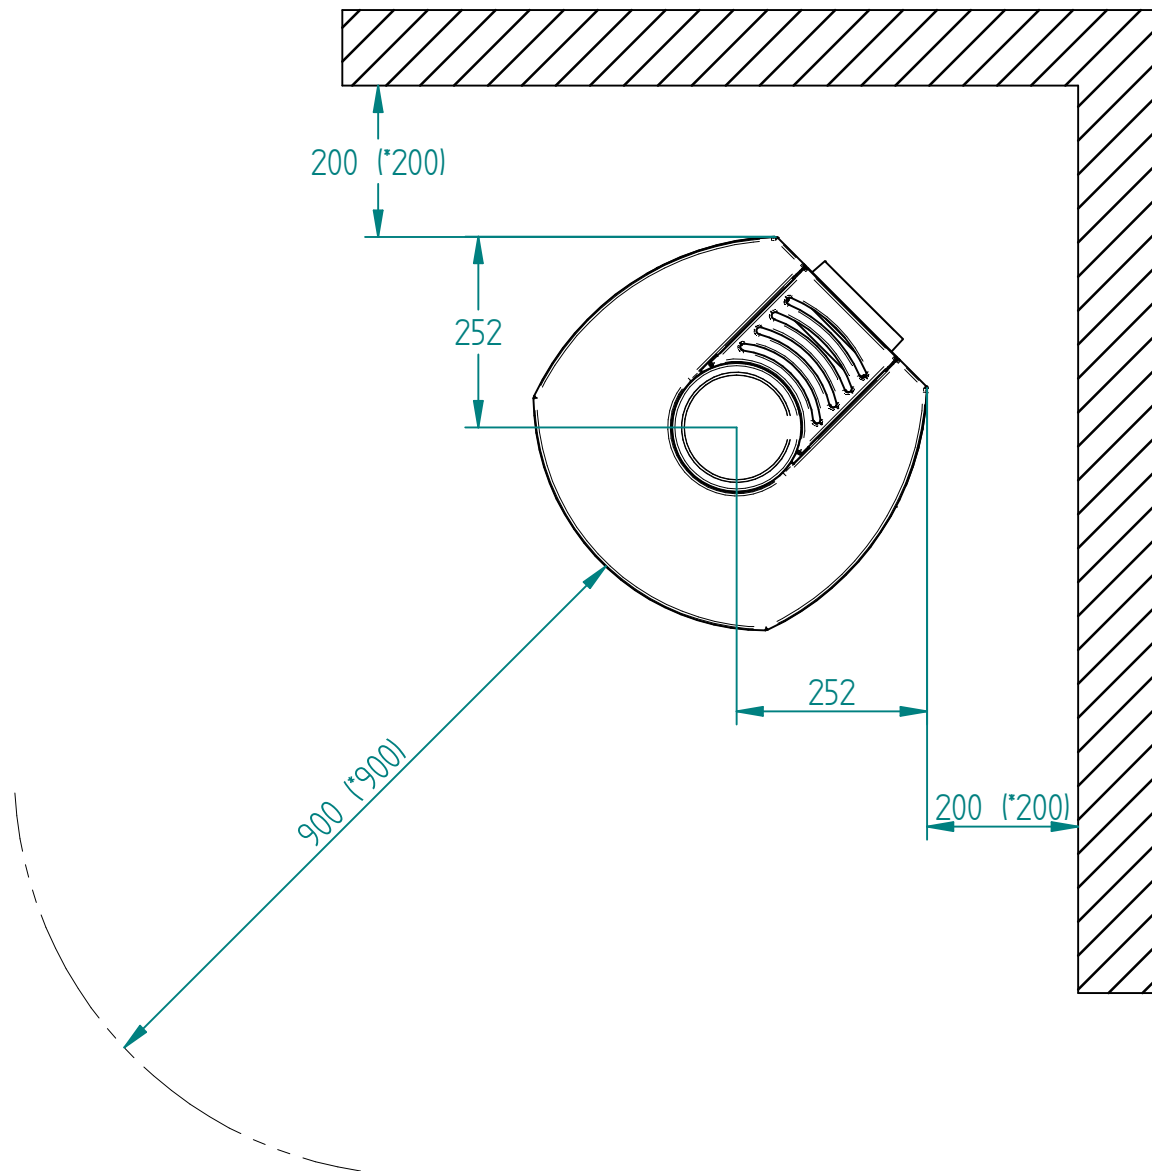

Model:

Cozy with side glass

Sheet/Sheets: 1 / 2

Date: 03/09-2021

\* The number given in parentheses shows the distance to combustibile when tilted with insulated flue

Model:

Cozy with side glass

Sheet/Sheets: 2 / 2

Date: 03/09-2021

\* The number given in parentheses shows the distance to combustible when tilted with insulated flue