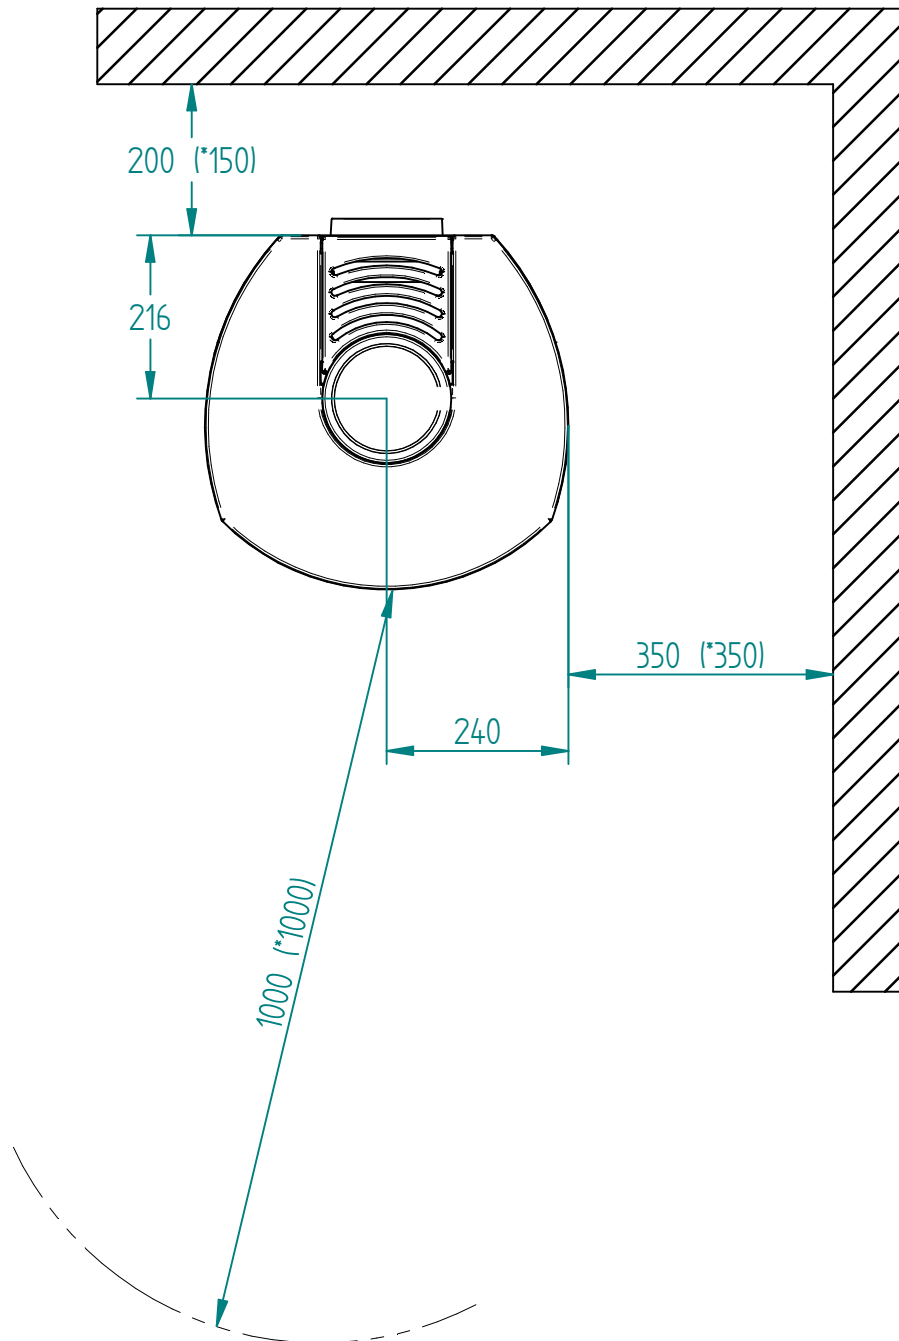

Model:

Cozy without side glass

Sheet/Sheets: 1 / 2

Date: 03/09-2021

* The number given in parentheses shows the distance to combustible when tilted with insulated flue

Model:

Cozy without side glass

Sheet/Sheets: 1 / 1

Date: 03/09-2021

* The number given in parentheses shows the distance to combustibles when tiled with insulated flue