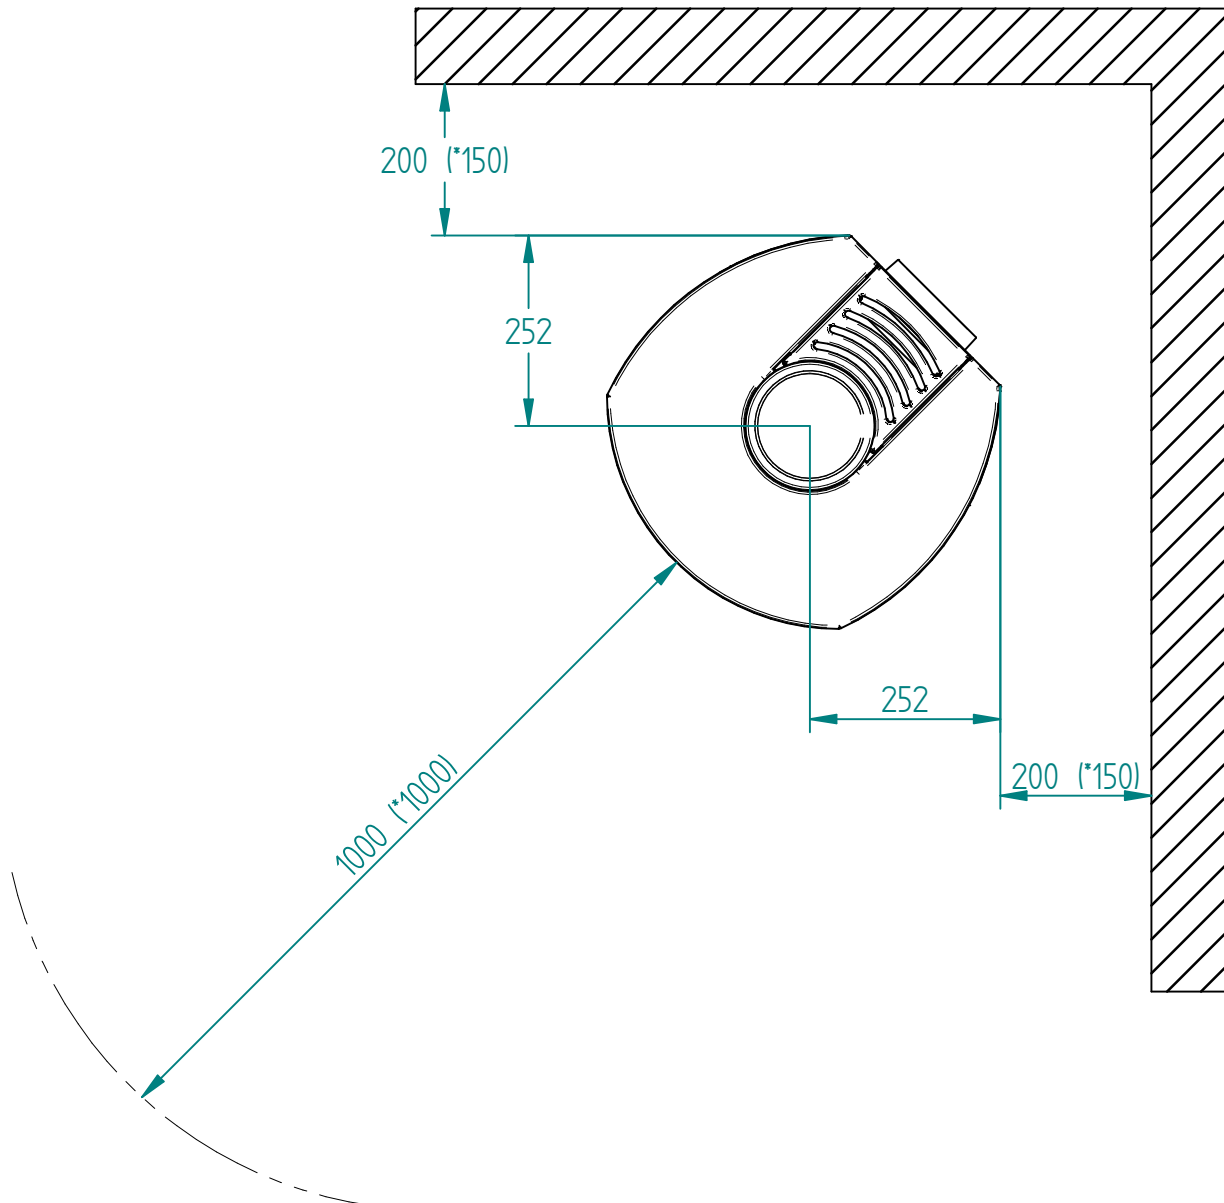

Model:

Cozy without side glass

Sheet/Sheets: 1 / 2

Date: 03/09-2021

* The number given in parentheses shows the distance to combustible when tilted with insulated flue

Model:

Cozy without side glass

Sheet/Sheets: 1 / 1

Date: 03/09-2021

* The number given in parentheses shows the distance to combustibles when tiled with insulated flue