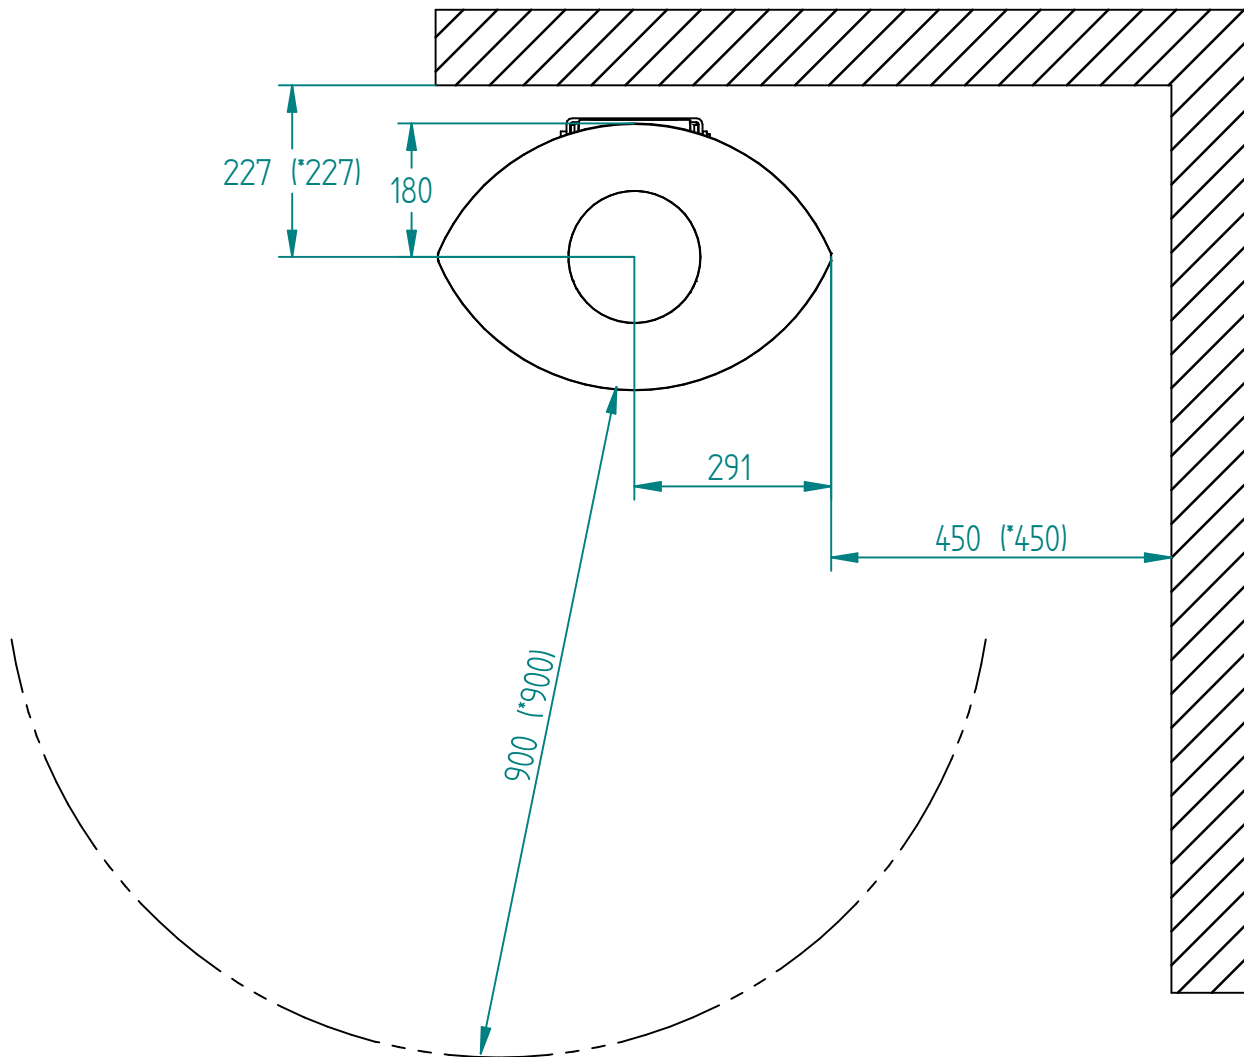

Model:

Elegance Classic Wall

Sheet/Sheets: 1 / 1

Date: 03/09-2021

* The number given in parentheses shows the distance to combustibile when tiled with insulated flue