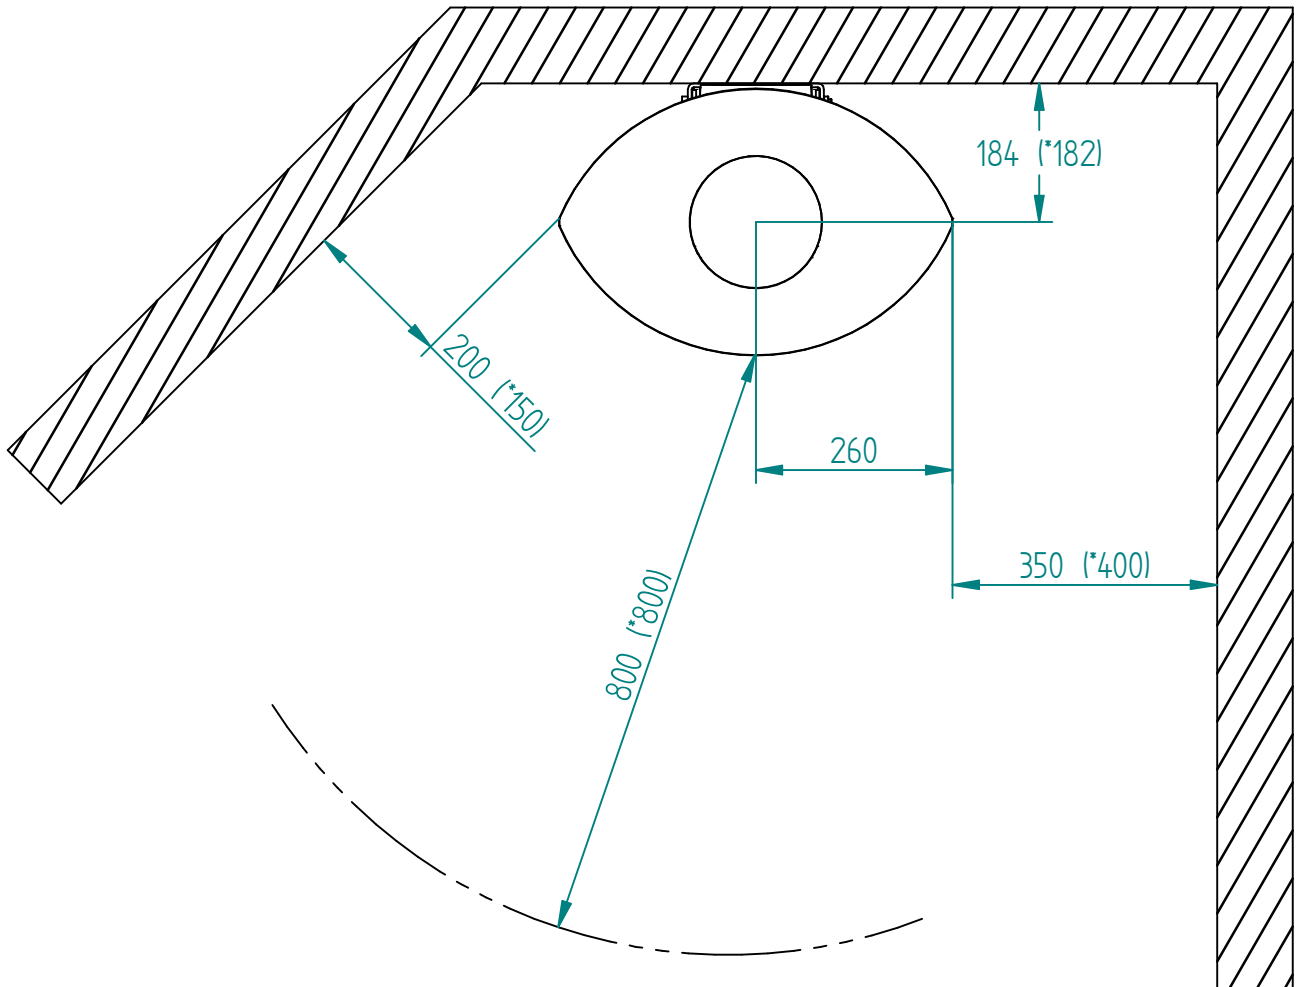

Model:

Elegance Junior Wall

Sheet/Sheets: 1 / 1

Date: 03/09-2021

* The number given in parentheses shows the distance to combustibles when tiled with insulated flue