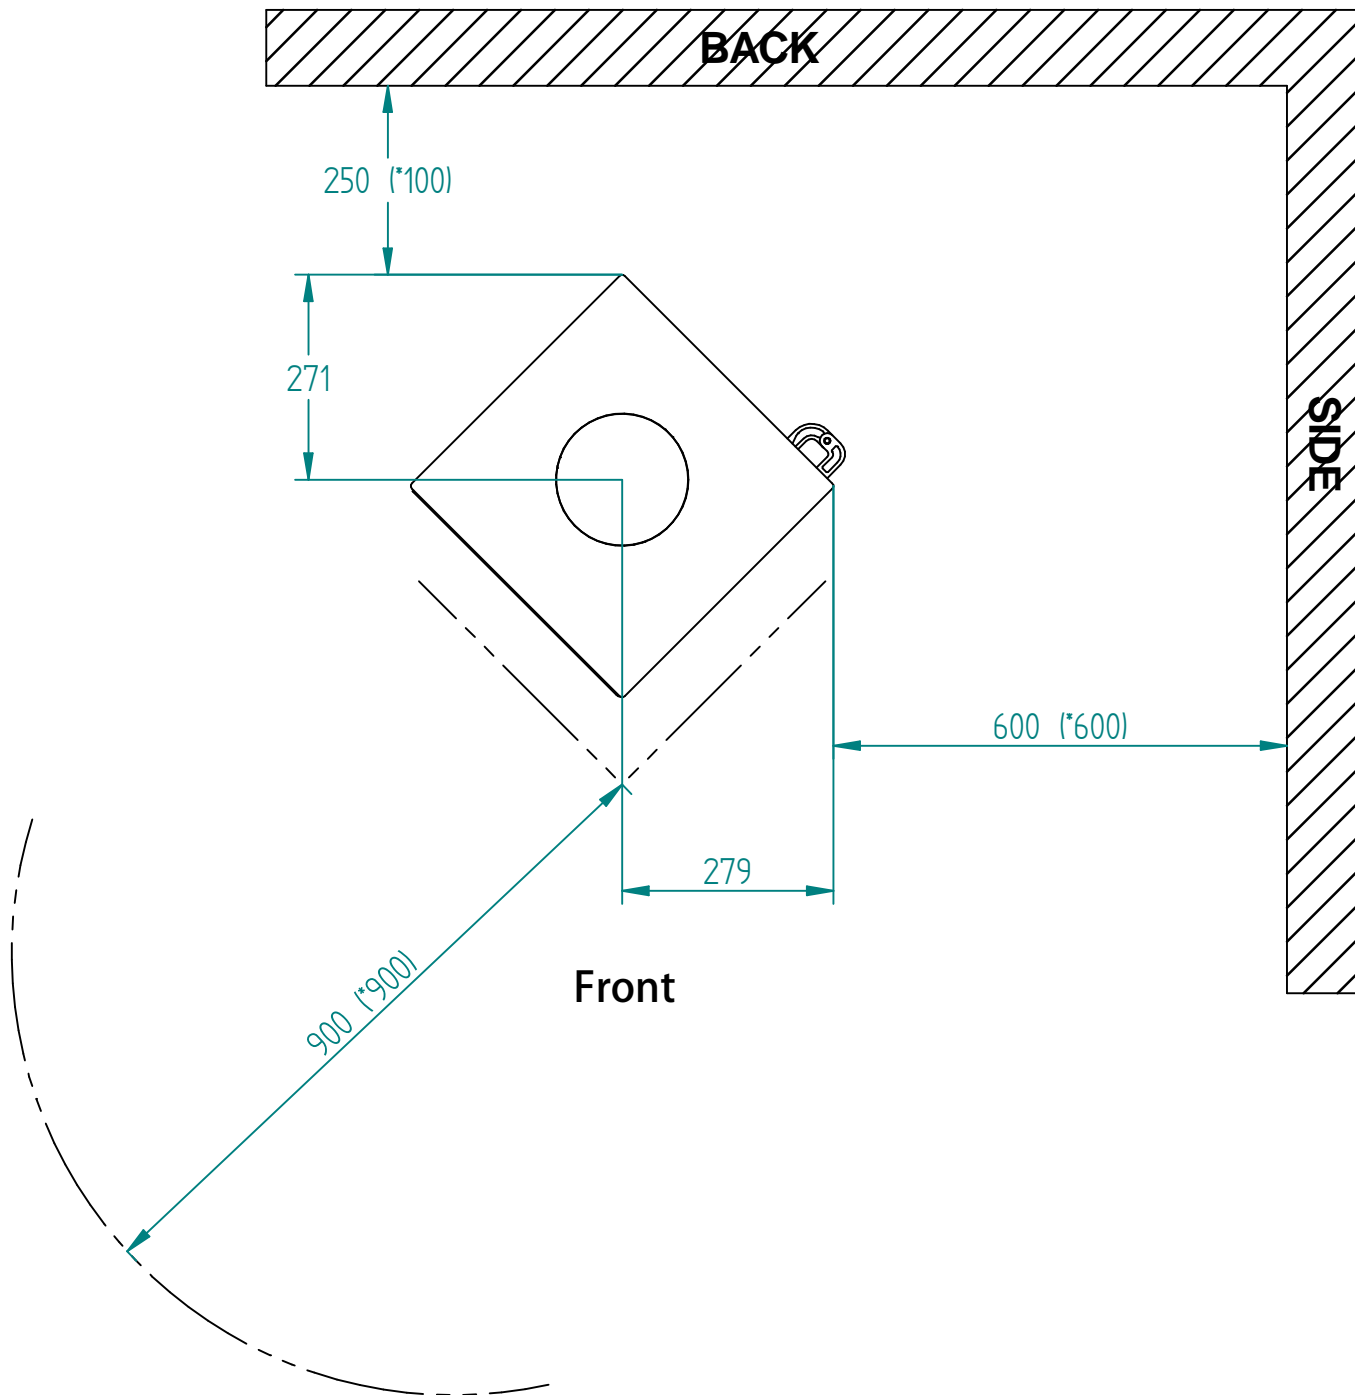

Model:

Panorama

Sheet/Sheets: 1 / 2

Date: 06/09-2021

* The number given in parentheses shows the distance to combustible when tiled with insulated flue

Model:

Panorama

Sheet/Sheets: 2 / 2

Date: 06/09-2021

* The number given in parentheses shows the distance to combustible when tiled with insulated flue