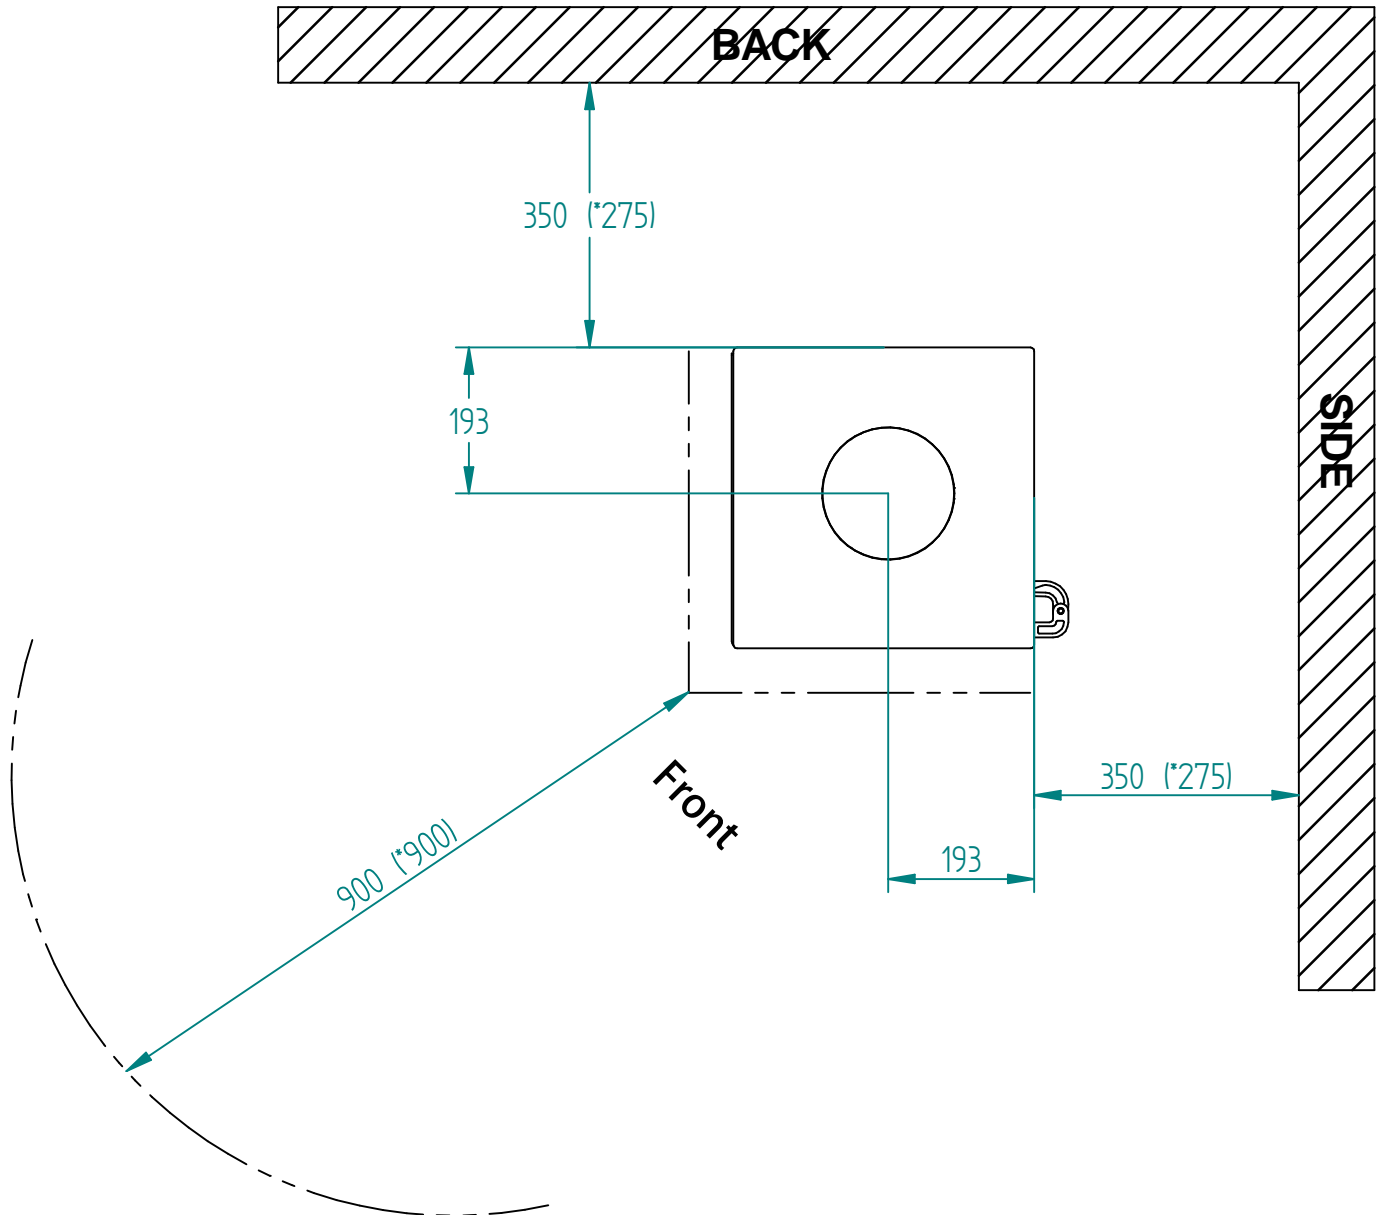

Model:

Panorama

Sheet/Sheets: 1 / 2

Date: 06/09-2021

* The number given in parentheses shows the distance to combustible when tiled with insulated flue

Model:

Panorama

Sheet/Sheets: 2 / 2

Date: 06/09-2021

* The number given in parentheses shows the distance to combustible when tiled with insulated flue