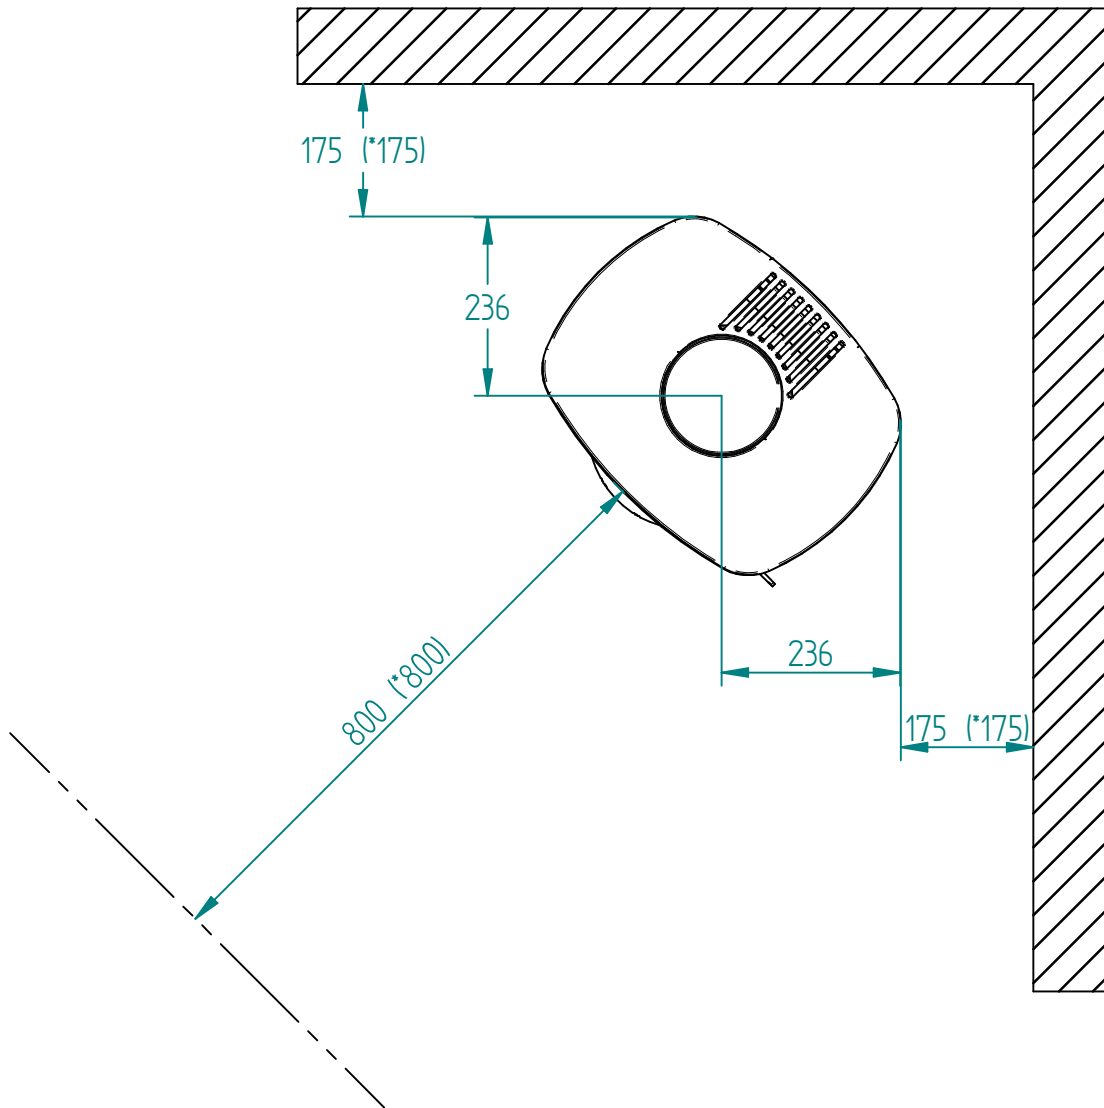

Model:

Senza with side glass

Sheet/Sheets: 1 / 2

Date: 03/09-2021

* The number given in parentheses shows the distance to combustible when titled with insulated flue

Model:

Senza with side glass

Sheet/Sheets: 2 / 2

Date: 02/09-2021

* The number given in parentheses shows the distance to combustible when tilted with insulated flue