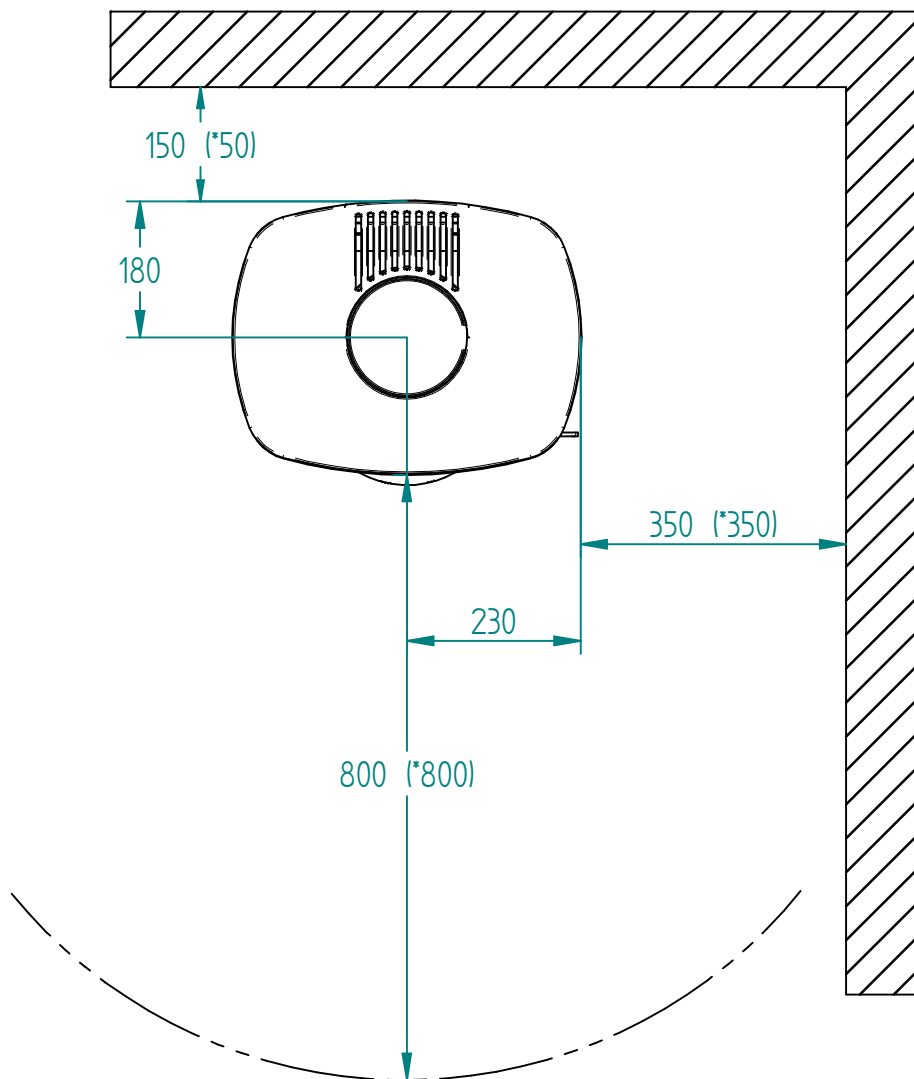

Model:

Senza with side glass

Sheet/Sheets: 1 / 2

Date: 03/09-2021

* The number given in parentheses shows the distance to combustible when titled with insulated flue

Model:

Senza with side glass

Sheet/Sheets: 2 / 2

Date: 02/09-2021

* The number given in parentheses shows the distance to combustible when tilted with insulated flue