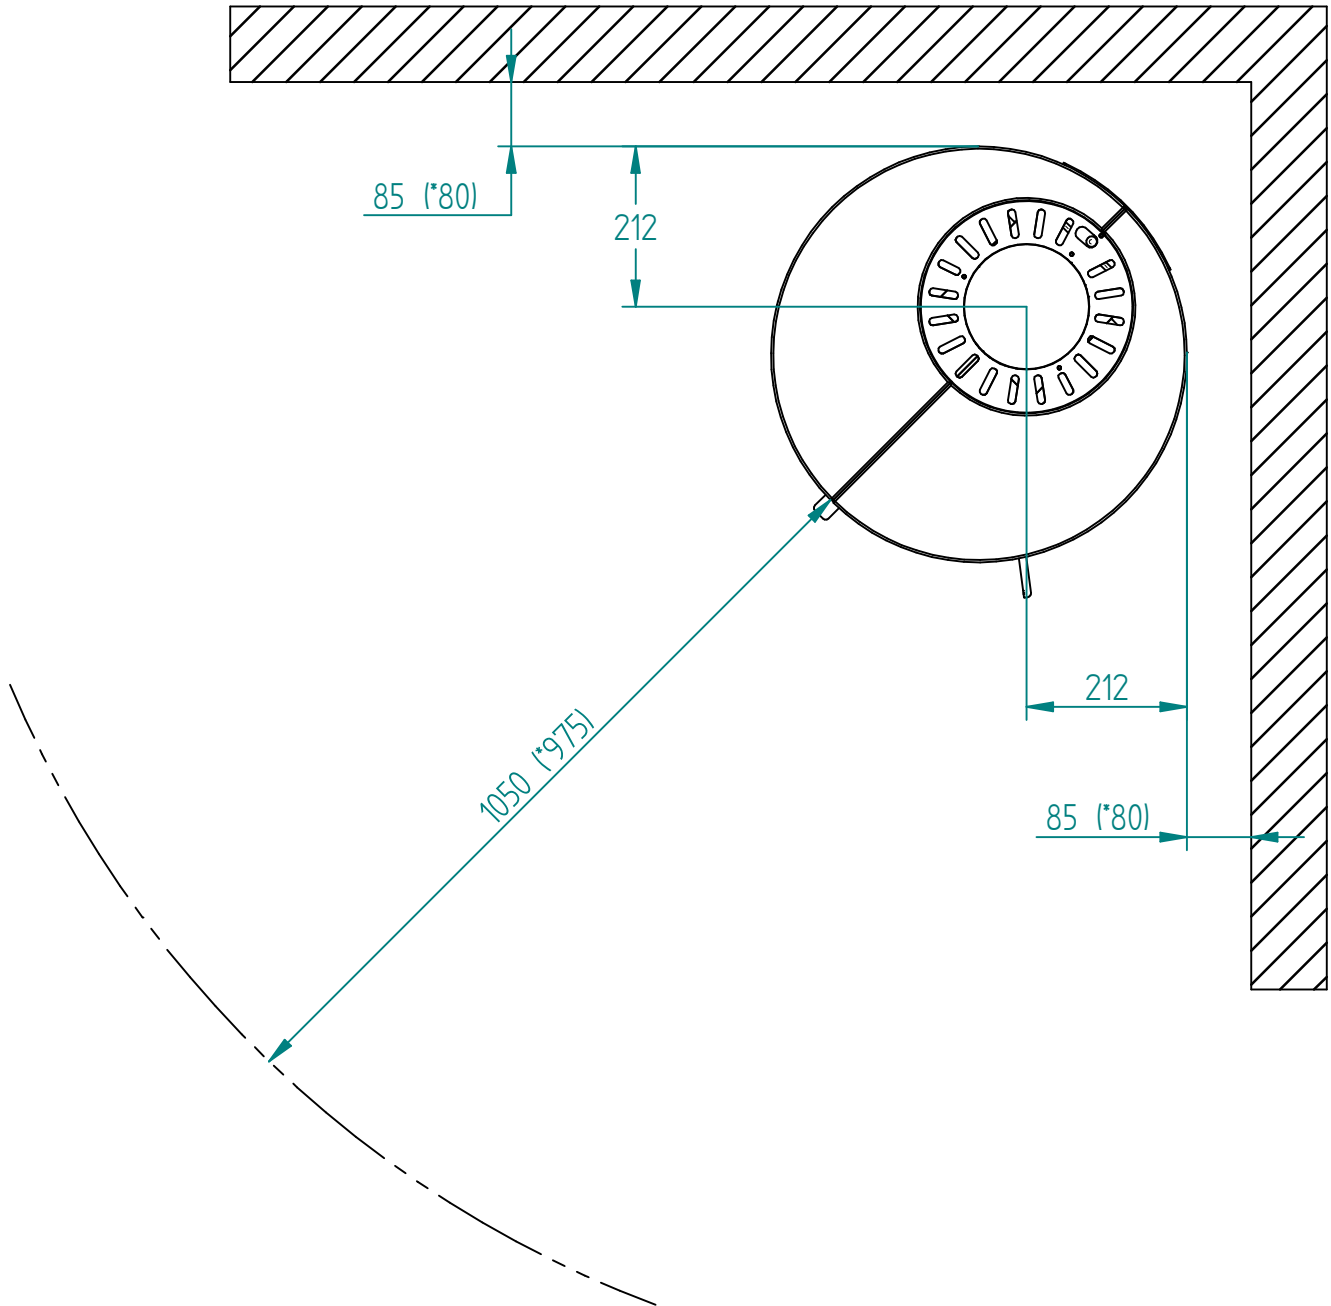

Model:

Troja 44 / 45 / 46

Sheet/Sheets: 1 / 2

Date: 07/09-2021

* The number given in parentheses shows the distance to combustibile when titled with insulated flue

Model:

Troja 44 / 45 / 46

Sheet/Sheets: 2 / 2

Date: 07/09-2021

* The number given in parentheses shows the distance to combustibile when titled with insulated flue