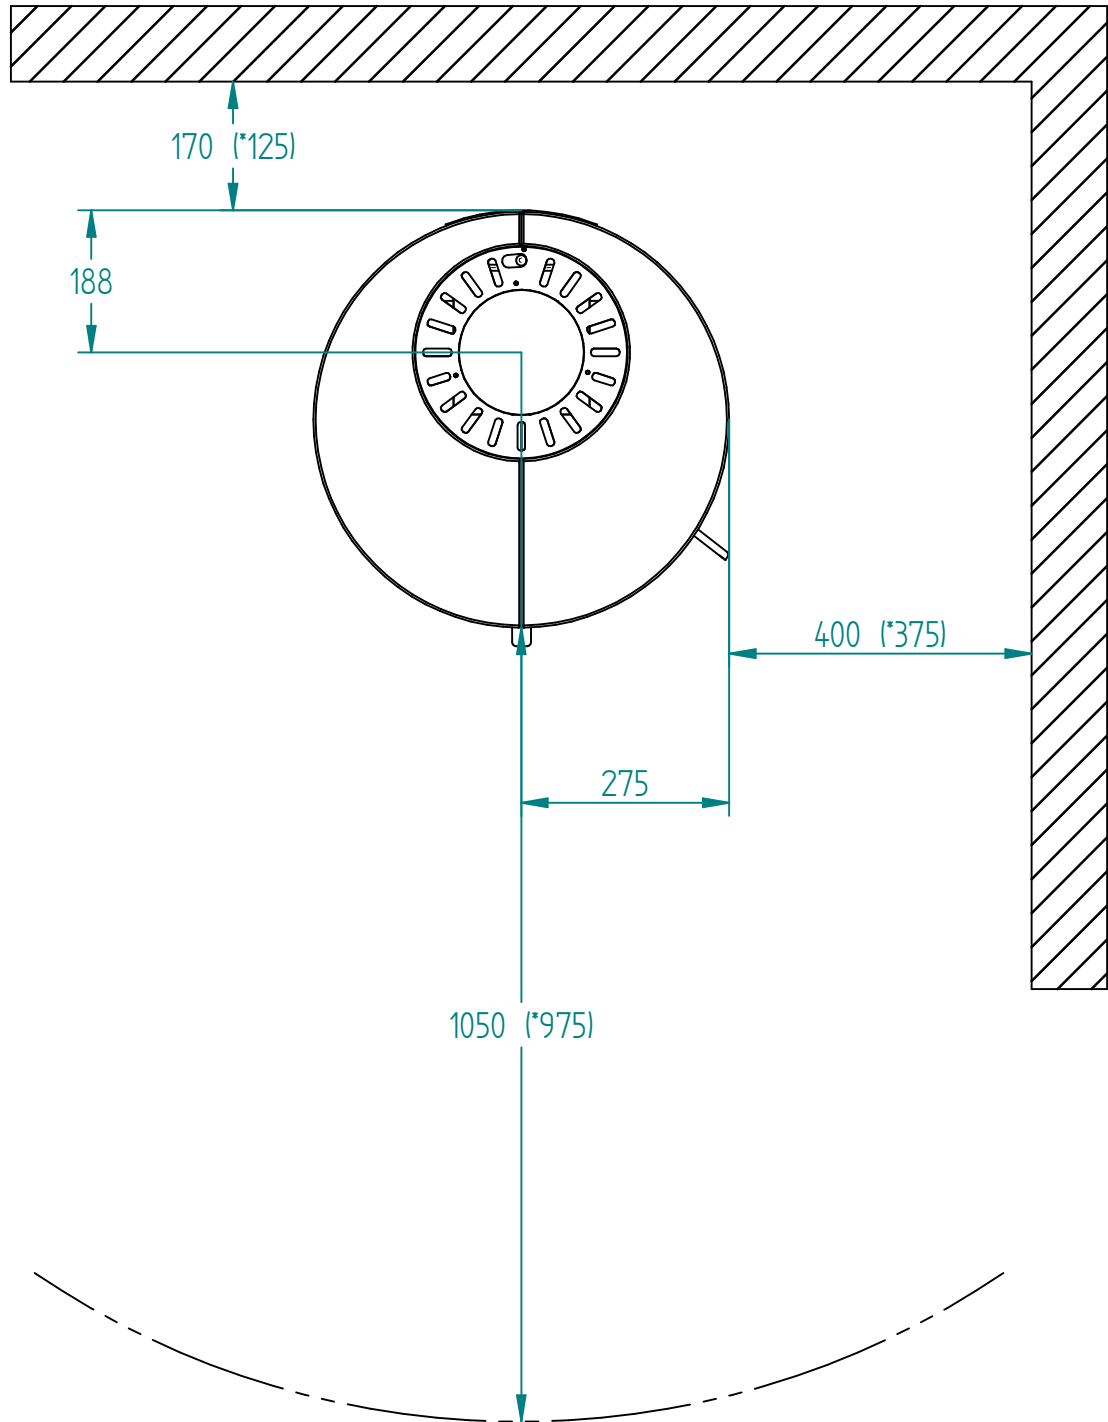

Model:

Troja 44 / 45 / 46

Sheet/Sheets: 1 / 2

Date: 07/09-2021

* The number given in parentheses shows the distance to combustibile when titled with insulated flue

Model:

Troja 44 / 45 / 46

Sheet/Sheets: 2 / 2

Date: 07/09-2021

* The number given in parentheses shows the distance to combustibile when titled with insulated flue