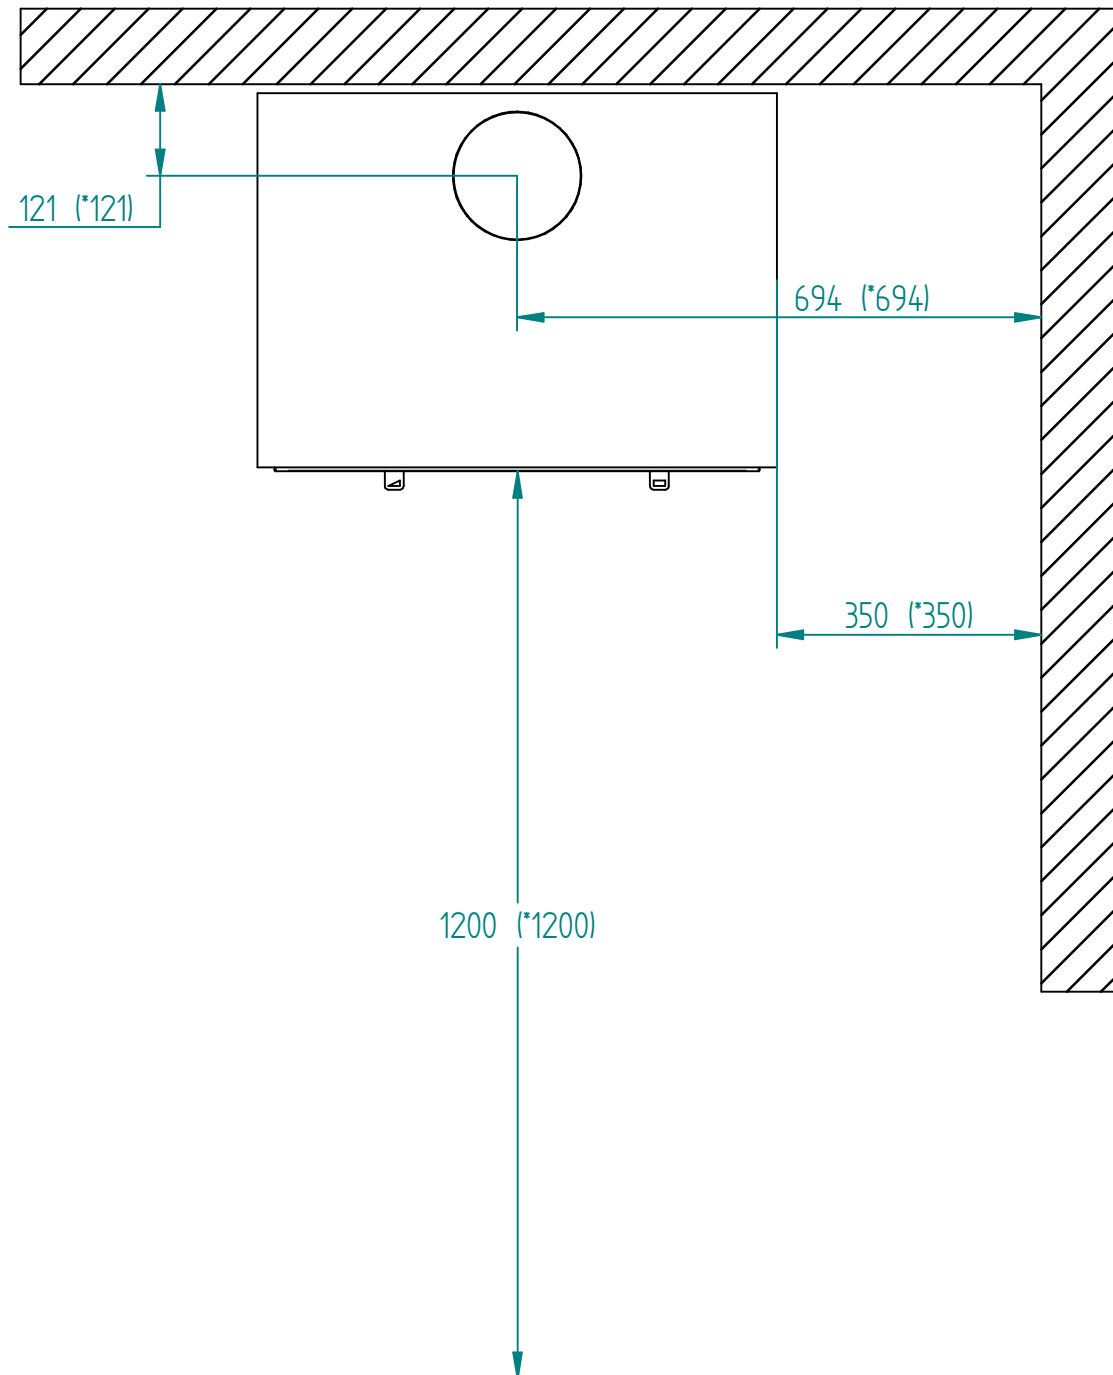

Model:

Zeta Wall

* The number given in parentheses shows the distance to combustible when tiled with insulated flue