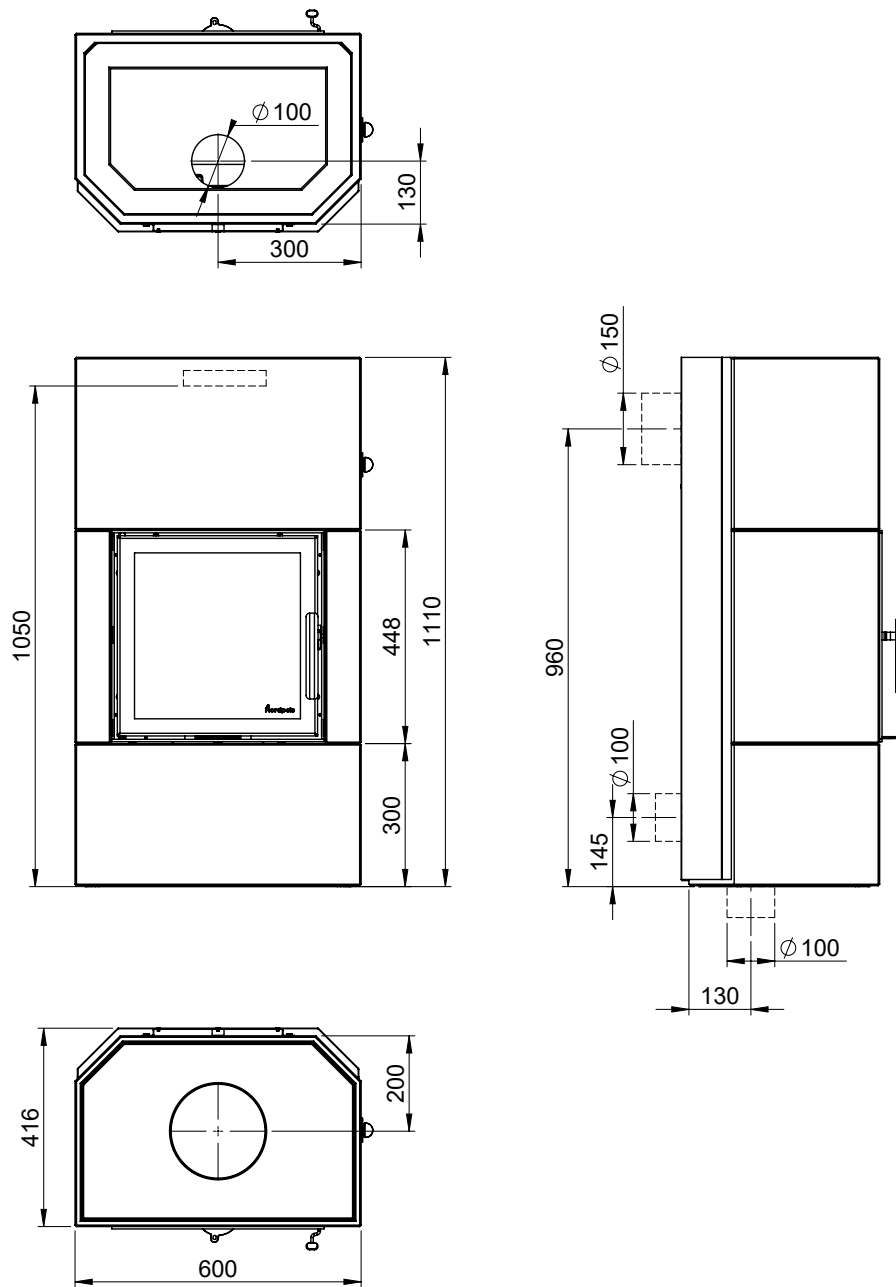

# Measurements

SALZBURG S CORNER

 Nordpeis

FIG 1

SALZBURG S CORNER = CHIMNEY/AIR/MM

# Measurements

SALZBURG S CORNER

 Nordpeis

FIG 2

SALZBURG S CORNER WITH WOOD SHELF = CHIMNEY/AIR/MM