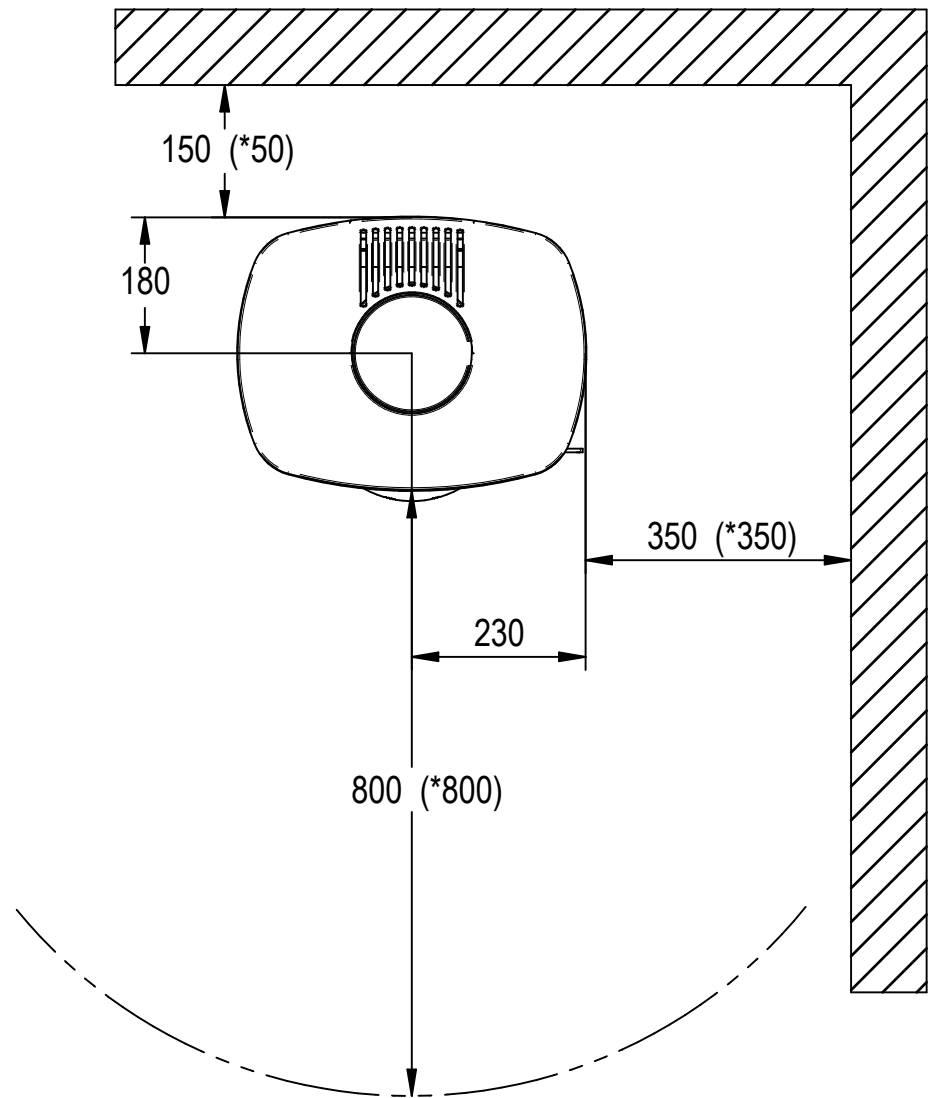

Model:

Senza with side glass

Sheet/Sheets: 1 / 2

Date: 25/02-2026

\* The number given in parentheses shows the distance to combustible when tiled with insulated flue